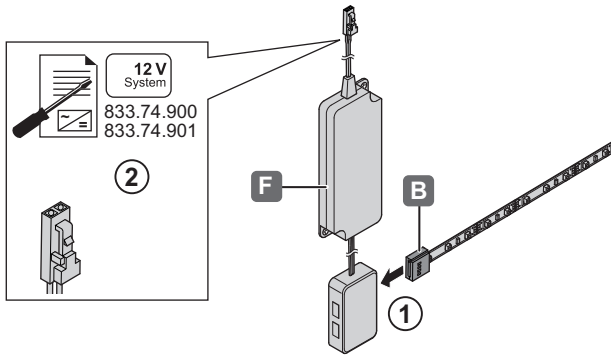

2

i

	LED 2014	LED 2016
12 V / 15 W	X ≤ 3 m	X ≤ 1.9 m
12 V / 30 W	X ≤ 5 m	X ≤ 3.8 m

3

4

+

Maße in mm – Dimensions in mm – Medidas en mm

HDE 30.08.2011