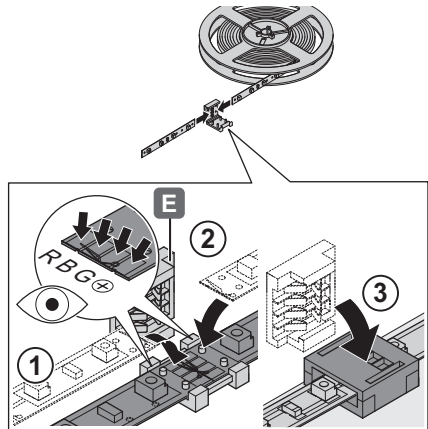

2

i

	LED 2014	LED 2016
12 V / 15 W	X ≤ 3 m	X ≤ 1.9 m
12 V / 30 W	X ≤ 5 m	X ≤ 3.8 m

3

4

+

Maße in mm – Dimensions in mm – Medidas en mm

HDE 30.08.2011