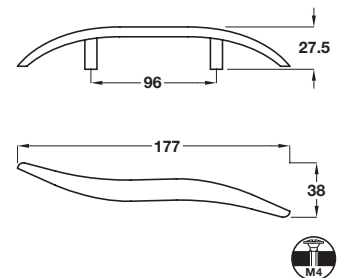

Quantity price breaks: 10 / 25 / 50 / 100 / 250 pcs

Pull handle

- Zinc alloy

Finish	Cat. No.
Matt nickel	101.50.602

Quantity price breaks: 5 / 10 / 25 / 50 / 100 pcs

Pull handle

- Zinc alloy

Finish	Cat. No.
Matt nickel	103.36.600
Polished chrome	103.36.201