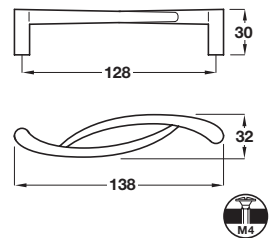

Pull handle

- Zinc alloy

Finish	Cat. No.
Matt nickel	110.57.602
Polished chrome	110.57.202

Quantity price breaks: 10 / 25 / 50 / 100 / 250 pcs

Pull handle

- Zinc alloy

Finish	Cat. No.
Stainless steel effect	106.48.002
Matt nickel	106.48.602

Quantity price breaks: 10 / 25 / 50 / 100 / 250 pcs

Pull handle

- Zinc alloy

Finish	Cat. No.
Matt nickel	101.50.602

Quantity price breaks: 5 / 10 / 25 / 50 / 100 pcs

Pull handle

- Zinc alloy

Finish	Cat. No.
Matt nickel	103.36.600
Polished chrome	103.36.201

Quantity price breaks: 5 / 10 / 25 / 75 / 150 pcs