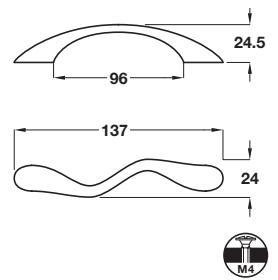

Pull handle

- Zinc alloy

Finish	Cat. No.
Matt nickel	110.57.602
Polished chrome	110.57.202

Quantity price breaks: 10 / 25 / 50 / 100 / 250 pcs

Pull handle

- Zinc alloy

Finish	Cat. No.
Stainless steel effect	106.48.002
Matt nickel	106.48.602

Quantity price breaks: 10 / 25 / 50 / 100 / 250 pcs

Pull handle

- Zinc alloy

Finish	Cat. No.
Matt nickel	101.50.602

Quantity price breaks: 5 / 10 / 25 / 50 / 100 pcs

Pull handle

- Zinc alloy

Finish	Cat. No.
Matt nickel	103.36.600
Polished chrome	103.36.201

Quantity price breaks: 5 / 10 / 25 / 75 / 150 pcs