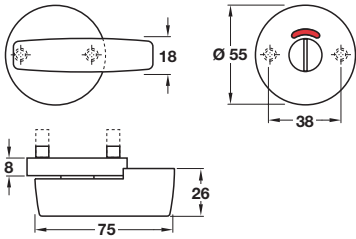

StarTec Emergency release indicator and inside turn

- > 8 mm spindle included
- > To suit doors 37-52 mm thick
- > Stainless steel
- > Order qty: 1 pair

Emergency release indicator

Cat. No.
903.53.006