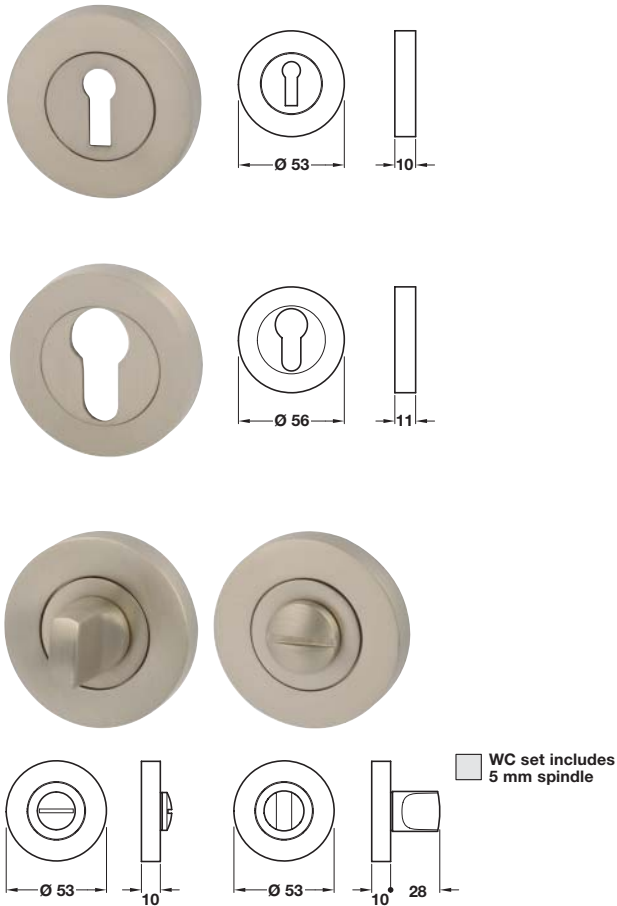

Lever handle accessories with round roses

Note: ±3 mm tolerance on dimensions

- > Escutcheons:
 - Zinc alloy
- > Order qty: 1 pair
- > WC/emergency release and inside turn:
 - To suit doors up to 35 mm thick
 - 5 mm square spindle included
 - Zinc alloy
- > Order qty: 1 set

Finish	Cat. No.
Standard keyway escutcheon	
Polished chrome	901.51.066
Satin nickel	901.51.067
Black iridium	901.51.068
Euro profile cylinder escutcheon	
Polished chrome	901.52.066
Satin nickel	901.52.067
Black iridium	901.52.068
WC/emergency release and inside turn	
Polished chrome	901.53.066
Satin nickel	901.53.067
Black iridium	901.53.068

Lever handle accessories with square profile roses

Note: ±3 mm tolerance on dimensions

- > Escutcheons:
 - Zinc alloy
- > Order qty: 1 pair
- > Square WC/emergency release and inside turn:
 - To suit doors up to 35 mm thick
 - 5 mm square spindle included
 - Zinc alloy
- > Order qty: 1 set

Finish	Cat. No.
Standard keyway escutcheon	
Polished chrome	901.51.069
Satin nickel	901.51.070
WC/emergency release and inside turn	
Polished chrome	901.53.069
Satin nickel	901.53.070