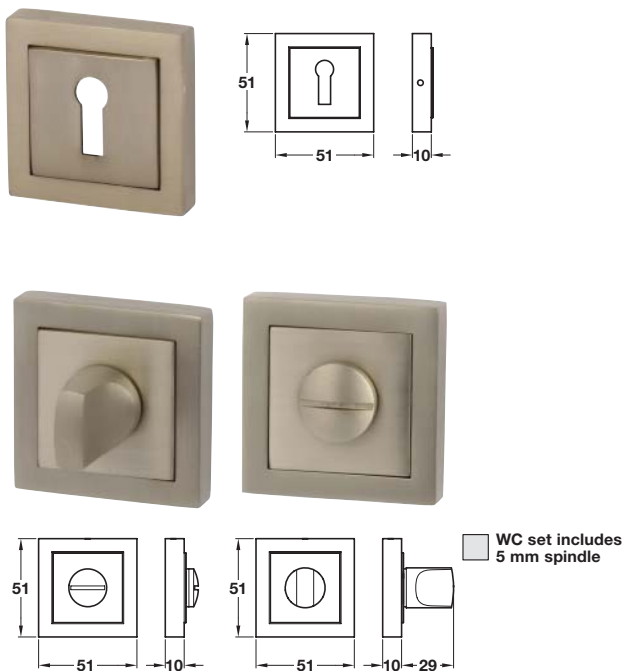

Lever handle accessories with round roses

Note: ±3 mm tolerance on dimensions

- > Escutcheons:
 - Zinc alloy
- > Order qty: 1 pair
- > WC/emergency release and inside turn:
 - To suit doors up to 35 mm thick
 - 5 mm square spindle included
 - Zinc alloy
- > Order qty: 1 set

Finish	Cat. No.
Standard keyway escutcheon	
Polished chrome	901.51.066
Satin nickel	901.51.067
Black iridium	901.51.068
Euro profile cylinder escutcheon	
Polished chrome	901.52.066
Satin nickel	901.52.067
Black iridium	901.52.068
WC/emergency release and inside turn	
Polished chrome	901.53.066
Satin nickel	901.53.067
Black iridium	901.53.068

Lever handle accessories with square profile roses

Note: ±3 mm tolerance on dimensions

- > Escutcheons:
 - Zinc alloy
- > Order qty: 1 pair
- > Square WC/emergency release and inside turn:
 - To suit doors up to 35 mm thick
 - 5 mm square spindle included
 - Zinc alloy
- > Order qty: 1 set

Finish	Cat. No.
Standard keyway escutcheon	
Polished chrome	901.51.069
Satin nickel	901.51.070
WC/emergency release and inside turn	
Polished chrome	901.53.069
Satin nickel	901.53.070