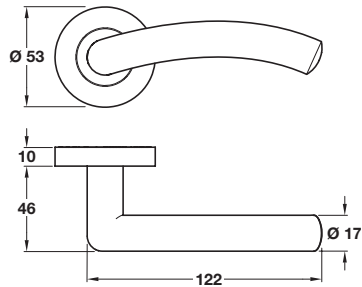

## PITSFORD lever handles on rose

Note: ±3 mm tolerance on dimensions

- > Pair of lever handles on rose
- > Designed for internal doors
- > Grub screw fixing on 8 mm square split spindle
- > Sprung, for use with standard duty followers
- > Bolt through fixings included
- > To suit doors up to 35 mm thick
- > Zinc alloy
- > Order qty: 1 pair

## Additional fixings pack

- > Fixings pack consists of:
  - 2x Bolts for 30-35 mm doors
  - 2x Bolts for 35-44 mm doors
  - 4x Sleeves
- > Steel
- > Order qty: 1 pack

	Cat. No.
Fixings pack	909.00.875