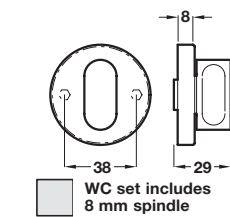

Level handle accessories

Standard keyway escutcheon

Euro profile escutcheon

WC Thumbturn and release set

- > Escutcheons:
 - Fixings included
- > WC thumbturn and release
 - With indicator
 - Fixings and 8 mm spindle included, suits doors 38 to 45 mm thick
- > Stainless steel
- > Order qty: 1 set

Item	Satin	Polished
Standard keyway escutcheon	902.51.174	902.51.175
Euro profile escutcheon	902.52.174	902.52.175
WC set	902.53.174	902.53.175

Spindle

- > 8 mm square
- > Zinc plated steel
- > Order qty: 1 pc

Length	Door thickness	Cat. No.
100 mm	Up to 44 mm	909.19.900