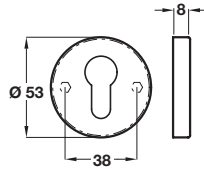

Level handle accessories

Standard keyway escutcheon

Euro profile escutcheon

WC Thumbturn and release set

- > Escutcheons:
 - Fixings included
- > WC thumbturn and release
 - With indicator
 - Fixings and 8 mm spindle included, suits doors 38 to 45 mm thick
- > Stainless steel
- > Order qty: 1 set

Item	Satin	Polished
Standard keyway escutcheon	902.51.174	902.51.175
Euro profile escutcheon	902.52.174	902.52.175
WC set	902.53.174	902.53.175

Spindle

- > 8 mm square
- > Zinc plated steel
- > Order qty: 1 pc

Length	Door thickness	Cat. No.
100 mm	Up to 44 mm	909.19.900