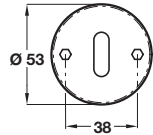

Level handle accessories

Standard keyway escutcheon

Euro profile escutcheon

WC Thumbturn and release set

- > Escutcheons:
 - Fixings included
- > WC thumbturn and release
 - With indicator
 - Fixings and 8 mm spindle included, suits doors 38 to 45 mm thick
- > Stainless steel
- > Order qty: 1 set

Item	Satin	Polished
Standard keyway escutcheon	902.51.174	902.51.175
Euro profile escutcheon	902.52.174	902.52.175
WC set	902.53.174	902.53.175

Spindle

- > 8 mm square
- > Zinc plated steel
- > Order qty: 1 pc

Length	Door thickness	Cat. No.
100 mm	Up to 44 mm	909.19.900