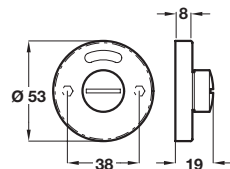

Level handle accessories

Standard keyway escutcheon

Euro profile escutcheon

WC Thumbturn and release set

- > Escutcheons:
 - Fixings included
- > WC thumbturn and release
 - With indicator
 - Fixings and 8 mm spindle included, suits doors 38 to 45 mm thick
- > Stainless steel
- > Order qty: 1 set

Item	Satin	Polished
Standard keyway escutcheon	902.51.174	902.51.175
Euro profile escutcheon	902.52.174	902.52.175
WC set	902.53.174	902.53.175

Spindle

- > 8 mm square
- > Zinc plated steel
- > Order qty: 1 pc

Length	Door thickness	Cat. No.
100 mm	Up to 44 mm	909.19.900