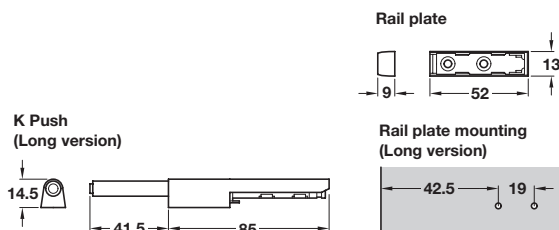

Metal door stop without the crank

- > Mild steel
- > Order qty: 1 pc

Door stop	Cat. No. 233.07.601
-----------	------------------------

Magnetic catch

- > With plate magnet
- > Catch: Floating, screw fixing
- > Counterpiece: Fixed, screw fixing
- > Plastic catch and zinc counterpiece
- > Order qty: 1 pc

Finish Brown	Cat. No. 246.30.110
-----------------	------------------------

K Push with buffer set long version

- > Set consists of:-
 - 5x 356.01.502 - K Push with buffer
 - 5x 356.01.519 - Screw fixing rail plate
- Fixings and fitting instructions
- > K Push slides onto rail plate and clicks in
- > Grey engineering plastic with rubber buffer
- > Order qty: 1 set