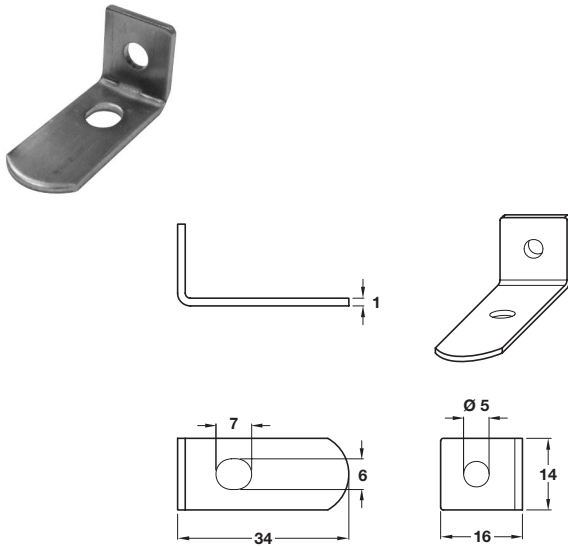

Metal door stop without the crank

- > Mild steel
- > Order qty: 1 pc

Door stop	Cat. No. 233.07.601
-----------	------------------------

Magnetic catch

- > With plate magnet
- > Catch: Floating, screw fixing
- > Counterpiece: Fixed, screw fixing
- > Plastic catch and zinc counterpiece
- > Order qty: 1 pc

Finish Brown	Cat. No. 246.30.110
-----------------	------------------------

K Push with buffer set long version

- > Set consists of:-
 - 5x 356.01.502 - K Push with buffer
 - 5x 356.01.519 - Screw fixing rail plate
- Fixings and fitting instructions
- > K Push slides onto rail plate and clicks in
- > Grey engineering plastic with rubber buffer
- > Order qty: 1 set

! > Do not press or release the spring when the K Push is not finally installed

K Push	Cat. No. 356.01.506
--------	------------------------