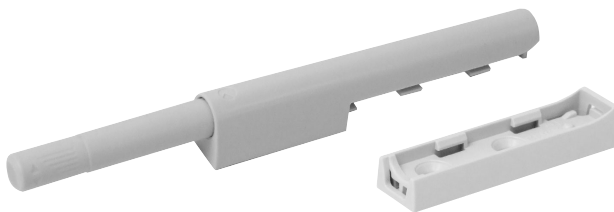

Metal door stop without the crank

- > Mild steel
- > Order qty: 1 pc

Door stop	Cat. No. 233.07.601
-----------	------------------------

Magnetic catch

- > With plate magnet
- > Catch: Floating, screw fixing
- > Counterpiece: Fixed, screw fixing
- > Plastic catch and zinc counterpiece
- > Order qty: 1 pc

Finish Brown	Cat. No. 246.30.110
-----------------	------------------------

K Push with buffer set long version

- > Set consists of:-
 - 5x 356.01.502 - K Push with buffer
 - 5x 356.01.519 - Screw fixing rail plate
- Fixings and fitting instructions
- > K Push slides onto rail plate and clicks in
- > Grey engineering plastic with rubber buffer
- > Order qty: 1 set