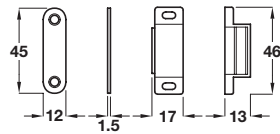

Metal door stop without the crank

- > Mild steel
- > Order qty: 1 pc

Door stop	Cat. No. 233.07.601
-----------	------------------------

Magnetic catch

- > With plate magnet
- > Catch: Floating, screw fixing
- > Counterpiece: Fixed, screw fixing
- > Plastic catch and zinc counterpiece
- > Order qty: 1 pc

Finish Brown	Cat. No. 246.30.110
-----------------	------------------------

K Push with buffer set long version

- > Set consists of:-
 - 5x 356.01.502 - K Push with buffer
 - 5x 356.01.519 - Screw fixing rail plate
- Fixings and fitting instructions
- > K Push slides onto rail plate and clicks in
- > Grey engineering plastic with rubber buffer
- > Order qty: 1 set