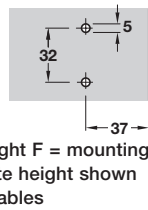

Hafele 110° integrated soft close hinge set

312.20.850 Titus soft close full overlay mounting

- > Easy to assemble and fit
- > This soft closing hinge set is ideal for when you are installing or upgrading your kitchen, bathroom or bedroom cabinet doors
- > Set consists of:
 - 2x 312.20.850, 110° Titus soft close full overlay mounting
 - 2x 312.30.550, Click on mounting plate
 - 2x 312.03.660, Cover caps
- > Order qty: 1 set

312.30.550 Click on mounting plate

Height F = mounting plate height shown in tables

312.03.660 Cover cap

Cat. No.	
110° integrated soft close hinge set	312.20.859

Hafele 110° integrated soft close hinge set