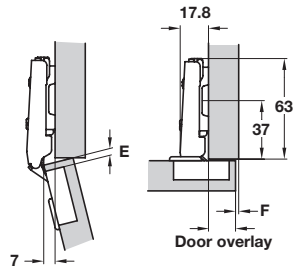

Hafele 110° integrated soft close hinge set

312.20.850 Titus soft close full overlay mounting

- > Easy to assemble and fit
- > This soft closing hinge set is ideal for when you are installing or upgrading your kitchen, bathroom or bedroom cabinet doors
- > Set consists of:
 - 2x 312.20.850, 110° Titus soft close full overlay mounting
 - 2x 312.30.550, Click on mounting plate
 - 2x 312.03.660, Cover caps
- > Order qty: 1 set

312.30.550 Click on mounting plate

Height F = mounting plate height shown in tables

312.03.660 Cover cap

Cat. No.	
110° integrated soft close hinge set	312.20.859

Hafele 110° integrated soft close hinge set

312.20.850 Titus soft close full overlay mounting

- > Easy to assemble and fit
- > This soft closing hinge set is ideal for when you are installing or upgrading your kitchen, bathroom or bedroom cabinet doors
- > Set consists of:
 - 2x 312.20.850, 110° Titus soft close full overlay mounting
 - 2x 312.30.540, Click on mounting plate
 - 2x 312.03.660, Cover caps
- > Order qty: 1 set