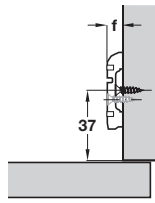

Hafele 110° integrated soft close hinge set

312.20.850 Titus soft close full overlay mounting

- > Easy to assemble and fit
- > This soft closing hinge set is ideal for when you are installing or upgrading your kitchen, bathroom or bedroom cabinet doors
- > Set consists of:
 - 2x 312.20.850, 110° Titus soft close full overlay mounting
 - 2x 312.30.550, Click on mounting plate
 - 2x 312.03.660, Cover caps
- > Order qty: 1 set

312.30.550 Click on mounting plate

Height F = mounting plate height shown in tables

312.03.660 Cover cap

Cat. No.	
110° integrated soft close hinge set	312.20.859

Hafele 110° integrated soft close hinge set

312.20.850 Titus soft close full overlay mounting

- > Easy to assemble and fit
- > This soft closing hinge set is ideal for when you are installing or upgrading your kitchen, bathroom or bedroom cabinet doors
- > Set consists of:
 - 2x 312.20.850, 110° Titus soft close full overlay mounting
 - 2x 312.30.540, Click on mounting plate
 - 2x 312.03.660, Cover caps
- > Order qty: 1 set