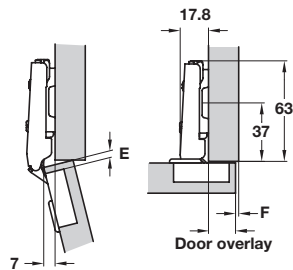

Hafele 110° integrated soft close hinge set

312.20.850 Titus soft close full overlay mounting

- > Easy to assemble and fit
- > This soft closing hinge set is ideal for when you are installing or upgrading your kitchen, bathroom or bedroom cabinet doors
- > Set consists of:
 - 2x 312.20.850, 110° Titus soft close full overlay mounting
 - 2x 312.30.550, Click on mounting plate
 - 2x 312.03.660, Cover caps
- > Order qty: 1 set

312.30.550 Click on mounting plate

Height F = mounting plate height shown in tables

312.03.660 Cover cap

Cat. No.	
110° integrated soft close hinge set	312.20.859

Hafele 110° integrated soft close hinge set

312.20.850 Titus soft close full overlay mounting

- > Easy to assemble and fit
- > This soft closing hinge set is ideal for when you are installing or upgrading your kitchen, bathroom or bedroom cabinet doors
- > Set consists of:
 - 2x 312.20.850, 110° Titus soft close full overlay mounting
 - 2x 312.30.540, Click on mounting plate
 - 2x 312.03.660, Cover caps
- > Order qty: 1 set