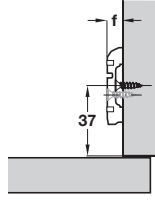

312.30.550 Click on mounting plate

Height F = mounting plate height shown in tables

312.03.660 Cover cap

Cat. No.	
110° integrated soft close hinge set	312.20.859

Hafele 110° integrated soft close hinge set

312.20.850 Titus soft close full overlay mounting

- > Easy to assemble and fit
- > This soft closing hinge set is ideal for when you are installing or upgrading your kitchen, bathroom or bedroom cabinet doors
- > Set consists of:
 - 2x 312.20.850, 110° Titus soft close full overlay mounting
 - 2x 312.30.540, Click on mounting plate
 - 2x 312.03.660, Cover caps
- > Order qty: 1 set

312.30.540 Click on mounting plate

Height F = mounting plate height shown in tables

312.03.660 Cover cap

Cat. No.	
110° integrated soft close hinge set	312.20.858