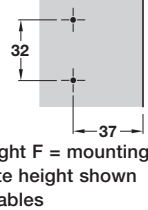

312.30.540 Click on mounting plate

Height F = mounting plate height shown in tables