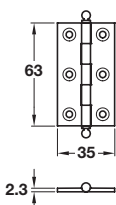

Brass dummy hinge, 75 x 24 mm

- > Can be used to achieve the traditional look on a cabinet where required
- > Brass
- > Order qty: 1 pc

Finish	Cat. No.
Polished and lacquered brass	926.01.828
Satin chrome-plated	926.01.824
Polished chrome-plated	926.01.822
Matt black	926.01.823
Imitation bronze	926.01.821
Copper-plated	926.01.829

Brass urn finial hinge, 63 x 35 mm

- > Urn finial, unwashed
- > Brass
- > Order qty: 1 pc

Finish	Cat. No.
Polished and lacquered brass	354.43.831
Matt black	354.43.332
Imitation bronze	354.43.131
Copper-plated	354.43.031

Brass ball finial hinge, 63 x 35 mm

- > Ball finial, unwashed
- > Brass
- > Order qty: 1 pc

Finish	Cat. No.
Polished and lacquered brass	354.43.833
Matt black	354.43.331
Imitation bronze	354.43.133
Copper-plated	354.43.033

TCH AH 2019, © Häfele U.K. Ltd 2019. Dimensional data not binding. We reserve the right to alter specifications without notice.