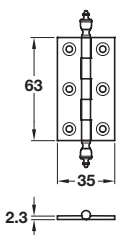

Brass dummy hinge, 75 x 24 mm

- > Can be used to achieve the traditional look on a cabinet where required
- > Brass
- > Order qty: 1 pc

Finish	Cat. No.
Polished and lacquered brass	926.01.828
Satin chrome-plated	926.01.824
Polished chrome-plated	926.01.822
Matt black	926.01.823
Imitation bronze	926.01.821
Copper-plated	926.01.829

Brass urn finial hinge, 63 x 35 mm

- > Urn finial, unwashed
- > Brass
- > Order qty: 1 pc

Finish	Cat. No.
Polished and lacquered brass	354.43.831
Matt black	354.43.332
Imitation bronze	354.43.131
Copper-plated	354.43.031

Brass ball finial hinge, 63 x 35 mm

- > Ball finial, unwashed
- > Brass
- > Order qty: 1 pc

Finish	Cat. No.
Polished and lacquered brass	354.43.833
Matt black	354.43.331
Imitation bronze	354.43.133
Copper-plated	354.43.033

TCH AH 2019, © Häfele U.K. Ltd 2019. Dimensional data not binding. We reserve the right to alter specifications without notice.