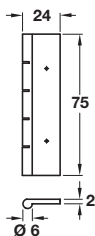

Brass dummy hinge, 75 x 24 mm

- > Can be used to achieve the traditional look on a cabinet where required
- > Brass
- > Order qty: 1 pc

Finish	Cat. No.
Polished and lacquered brass	926.01.828
Satin chrome-plated	926.01.824
Polished chrome-plated	926.01.822
Matt black	926.01.823
Imitation bronze	926.01.821
Copper-plated	926.01.829

Brass urn finial hinge, 63 x 35 mm

- > Urn finial, unwashed
- > Brass
- > Order qty: 1 pc

Finish	Cat. No.
Polished and lacquered brass	354.43.831
Matt black	354.43.332
Imitation bronze	354.43.131
Copper-plated	354.43.031

Brass ball finial hinge, 63 x 35 mm

- > Ball finial, unwashed
- > Brass
- > Order qty: 1 pc

Finish	Cat. No.
Polished and lacquered brass	354.43.833
Matt black	354.43.331
Imitation bronze	354.43.133
Copper-plated	354.43.033

TCH AH 2019, © Häfele U.K. Ltd 2019. Dimensional data not binding. We reserve the right to alter specifications without notice.