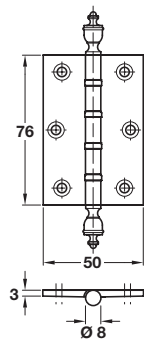

Brass ball bearing butt hinge, 76 x 50 mm

- > Maximum adjusted door weight 40 kg
- > Four ball race joint bearings
- > Brass
- > Order qty: 1 pc

10 Year Warranty

Finish	Cat. No.
Polished and lacquered brass	926.23.148
Satin chrome-plated	926.23.144
Polished chrome-plated	926.23.142
Matt black	926.23.143
Imitation bronze	926.23.141
Copper-plated	926.23.149

Brass urn finial ball bearing hinge, 76 x 50 mm

- > Maximum adjusted door weight 40 kg
- > Four ball race joint bearings
- > Brass
- > Order qty: 1 pc

10 Year Warranty

Finish	Cat. No.
Polished and lacquered brass	926.23.168
Satin chrome-plated	926.23.164
Polished chrome-plated	926.23.162
Matt black	926.23.163
Imitation bronze	926.23.161
Copper-plated	926.23.169

Brass ball finial ball bearing hinge, 76 x 50 mm

- > Maximum adjusted door weight 40 kg
- > Four ball race joint bearings
- > Brass
- > Order qty: 1 pc

10 Year Warranty

Finish	Cat. No.
Polished and lacquered brass	926.23.158
Satin chrome-plated	926.23.154
Polished chrome-plated	926.23.152
Matt black	926.23.153
Imitation bronze	926.23.151
Copper-plated	926.23.159

TCH AH 2019, © Häfele U.K. Ltd 2019. Dimensional data not binding. We reserve the right to alter specifications without notice.