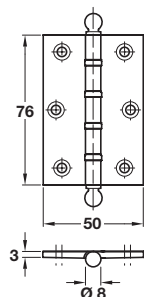

Brass ball bearing butt hinge, 76 x 50 mm

- > Maximum adjusted door weight 40 kg
- > Four ball race joint bearings
- > Brass
- > Order qty: 1 pc

10 Year Warranty

Finish	Cat. No.
Polished and lacquered brass	926.23.148
Satin chrome-plated	926.23.144
Polished chrome-plated	926.23.142
Matt black	926.23.143
Imitation bronze	926.23.141
Copper-plated	926.23.149

Brass urn finial ball bearing hinge, 76 x 50 mm

- > Maximum adjusted door weight 40 kg
- > Four ball race joint bearings
- > Brass
- > Order qty: 1 pc

10 Year Warranty

Finish	Cat. No.
Polished and lacquered brass	926.23.168
Satin chrome-plated	926.23.164
Polished chrome-plated	926.23.162
Matt black	926.23.163
Imitation bronze	926.23.161
Copper-plated	926.23.169

Brass ball finial ball bearing hinge, 76 x 50 mm

- > Maximum adjusted door weight 40 kg
- > Four ball race joint bearings
- > Brass
- > Order qty: 1 pc

10 Year Warranty

Finish	Cat. No.
Polished and lacquered brass	926.23.158
Satin chrome-plated	926.23.154
Polished chrome-plated	926.23.152
Matt black	926.23.153
Imitation bronze	926.23.151
Copper-plated	926.23.159

TCH AH 2019, © Häfele U.K. Ltd 2019. Dimensional data not binding. We reserve the right to alter specifications without notice.