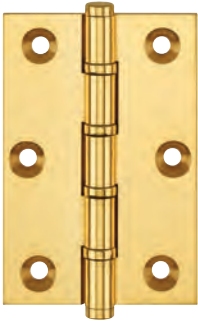

Brass ball bearing butt hinge, 76 x 50 mm

- > Maximum adjusted door weight 40 kg
- > Four ball race joint bearings
- > Brass
- > Order qty: 1 pc

10 Year Warranty

Finish	Cat. No.
Polished and lacquered brass	926.23.148
Satin chrome-plated	926.23.144
Polished chrome-plated	926.23.142
Matt black	926.23.143
Imitation bronze	926.23.141
Copper-plated	926.23.149

Brass urn finial ball bearing hinge, 76 x 50 mm

- > Maximum adjusted door weight 40 kg
- > Four ball race joint bearings
- > Brass
- > Order qty: 1 pc

10 Year Warranty

Finish	Cat. No.
Polished and lacquered brass	926.23.168
Satin chrome-plated	926.23.164
Polished chrome-plated	926.23.162
Matt black	926.23.163
Imitation bronze	926.23.161
Copper-plated	926.23.169

Brass ball finial ball bearing hinge, 76 x 50 mm

- > Maximum adjusted door weight 40 kg
- > Four ball race joint bearings
- > Brass
- > Order qty: 1 pc

10 Year Warranty

Finish	Cat. No.
Polished and lacquered brass	926.23.158
Satin chrome-plated	926.23.154
Polished chrome-plated	926.23.152
Matt black	926.23.153
Imitation bronze	926.23.151
Copper-plated	926.23.159