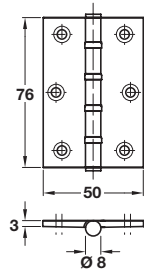

Brass ball bearing butt hinge, 76 x 50 mm

- > Maximum adjusted door weight 40 kg
- > Four ball race joint bearings
- > Brass
- > Order qty: 1 pc

10 Year Warranty

Finish	Cat. No.
Polished and lacquered brass	926.23.148
Satin chrome-plated	926.23.144
Polished chrome-plated	926.23.142
Matt black	926.23.143
Imitation bronze	926.23.141
Copper-plated	926.23.149

Brass urn finial ball bearing hinge, 76 x 50 mm

- > Maximum adjusted door weight 40 kg
- > Four ball race joint bearings
- > Brass
- > Order qty: 1 pc

10 Year Warranty

Finish	Cat. No.
Polished and lacquered brass	926.23.168
Satin chrome-plated	926.23.164
Polished chrome-plated	926.23.162
Matt black	926.23.163
Imitation bronze	926.23.161
Copper-plated	926.23.169

Brass ball finial ball bearing hinge, 76 x 50 mm

- > Maximum adjusted door weight 40 kg
- > Four ball race joint bearings
- > Brass
- > Order qty: 1 pc

10 Year Warranty

Finish	Cat. No.
Polished and lacquered brass	926.23.158
Satin chrome-plated	926.23.154
Polished chrome-plated	926.23.152
Matt black	926.23.153
Imitation bronze	926.23.151
Copper-plated	926.23.159

TCH AH 2019, © Häfele U.K. Ltd 2019. Dimensional data not binding. We reserve the right to alter specifications without notice.