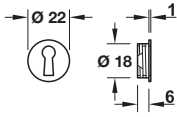

Zinc alloy escutcheon

- > Zinc alloy
- > Order qty: 1 pc

2

Door Accessories: Entrance Door Furniture

Finish	Cat. No.
Matt nickel plated	181.03.610

This page is intentionally blank