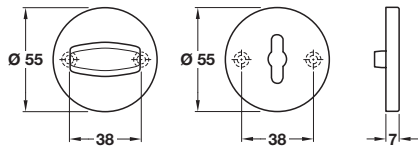

FSB ASL® Escutcheon, profile cylinder

- > Concealed fixing
- > Aluminium
- > Order qty: 1 pair

Finish	Cat. No.
Silver anodised aluminium	905.59.004

FSB ASL® WC/emergency release

- > Concealed fixing
- > Aluminium
- > Order qty: 1 set

Finish	Cat. No.
Silver anodised aluminium	905.99.109

FSB ASL® Handle rose

- > Concealed fixing
- > Aluminium
- > Order qty: 1 pc

Finish	Cat. No.
Silver anodised aluminium	904.50.571

TCH AH 2019, © Häfele U.K. Ltd 2019. Dimensional data not binding. We reserve the right to alter specifications without notice.