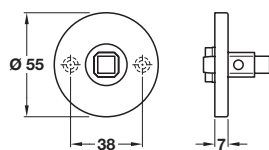

FSB ASL® Escutcheon, profile cylinder

- > Concealed fixing
- > Aluminium
- > Order qty: 1 pair

Finish	Cat. No.
Silver anodised aluminium	905.59.004

FSB ASL® WC/emergency release

- > Concealed fixing
- > Aluminium
- > Order qty: 1 set

Finish	Cat. No.
Silver anodised aluminium	905.99.109

FSB ASL® Handle rose

- > Concealed fixing
- > Aluminium
- > Order qty: 1 pc

Finish	Cat. No.
Silver anodised aluminium	904.50.571

TCH AH 2019, © Häfele U.K. Ltd 2019. Dimensional data not binding. We reserve the right to alter specifications without notice.