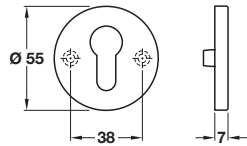

FSB ASL® Escutcheon, profile cylinder

- > Concealed fixing
- > Aluminium
- > Order qty: 1 pair

Finish	Cat. No.
Silver anodised aluminium	905.59.004

FSB ASL® WC/emergency release

- > Concealed fixing
- > Aluminium
- > Order qty: 1 set

Finish	Cat. No.
Silver anodised aluminium	905.99.109

FSB ASL® Handle rose

- > Concealed fixing
- > Aluminium
- > Order qty: 1 pc

Finish	Cat. No.
Silver anodised aluminium	904.50.571

TCH AH 2019, © Häfele U.K. Ltd 2019. Dimensional data not binding. We reserve the right to alter specifications without notice.