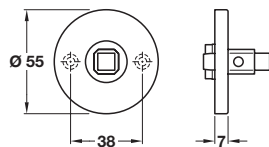

FSB ASL® Escutcheon, profile cylinder

- > Concealed fixing
- > 304 stainless steel
- > Order qty: 1 pair

Finish	Cat. No.
Satin stainless steel	903.58.098

FSB ASL® WC/emergency release

- > Concealed fixing
- > 304 stainless steel
- > Order qty: 1 set

Finish	Cat. No.
Satin stainless steel	903.78.932

FSB ASL® Handle rose

- > Concealed fixing
- > 304 stainless steel
- > Order qty: 1 pc

Finish	Cat. No.
Satin stainless steel	902.50.362

Most of the products you will find in this catalogue are available within 24 hours. However, to be able to offer the breadth of range in our collection, a small number of products have a longer lead time that is typically around 14 days. Please call 0800 171 2909 for an accurate delivery date when you see this symbol.