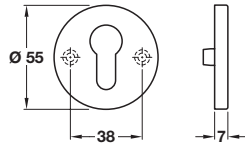

FSB ASL® Escutcheon, profile cylinder

- > Concealed fixing
- > 304 stainless steel
- > Order qty: 1 pair

Finish	Cat. No.
Satin stainless steel	903.58.098

FSB ASL® WC/emergency release

- > Concealed fixing
- > 304 stainless steel
- > Order qty: 1 set

Finish	Cat. No.
Satin stainless steel	903.78.932

FSB ASL® Handle rose

- > Concealed fixing
- > 304 stainless steel
- > Order qty: 1 pc

Finish	Cat. No.
Satin stainless steel	902.50.362

Most of the products you will find in this catalogue are available within 24 hours. However, to be able to offer the breadth of range in our collection, a small number of products have a longer lead time that is typically around 14 days. Please call 0800 171 2909 for an accurate delivery date when you see this symbol.