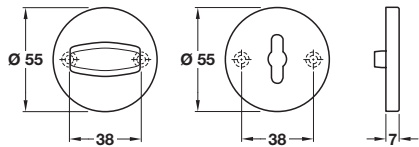

FSB ASL® Escutcheon, profile cylinder

- > Concealed fixing
- > 304 stainless steel
- > Order qty: 1 pair

Finish	Cat. No.
Satin stainless steel	903.58.098

FSB ASL® WC/emergency release

- > Concealed fixing
- > 304 stainless steel
- > Order qty: 1 set

Finish	Cat. No.
Satin stainless steel	903.78.932

FSB ASL® Handle rose

- > Concealed fixing
- > 304 stainless steel
- > Order qty: 1 pc

Finish	Cat. No.
Satin stainless steel	902.50.362

Most of the products you will find in this catalogue are available within 24 hours. However, to be able to offer the breadth of range in our collection, a small number of products have a longer lead time that is typically around 14 days. Please call 0800 171 2909 for an accurate delivery date when you see this symbol.