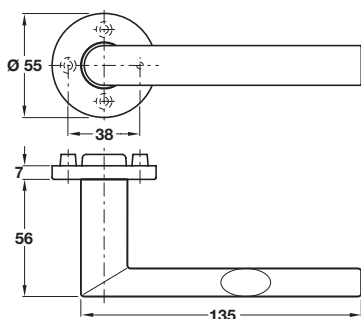

**FSB ASL® 1108 lever handles, grade 304 stainless steel**

- > Pair of lever handles and roses
- > Grub screw fixing on 8 mm Stabil spindle
- > Sprung, for use with standard duty followers
- > To suit doors 39-58 mm thick
- > With spring mechanism
- > Grade 304 stainless steel
- > Order qty: 1 pair

Finish	Cat. No.
Satin stainless steel	903.78.930

**FSB ASL® 1035 lever handles, grade 304 stainless steel**

- > Pair of lever handles and roses
- > Grub screw fixing on 8 mm Stabil spindle
- > Sprung, for use with standard duty followers
- > To suit doors 39-58 mm thick
- > With spring mechanism
- > Grade 304 stainless steel
- > Order qty: 1 pair

Finish	Cat. No.
Satin stainless steel	903.78.931

Co-ordinating escutcheons and WC/emergency release also available see page 27

Most of the products you will find in this catalogue are available within 24 hours. However, to be able to offer the breadth of range in our collection, a small number of products have a longer lead time that is typically around 14 days. Please call 0800 171 2909 for an accurate delivery date when you see this symbol.