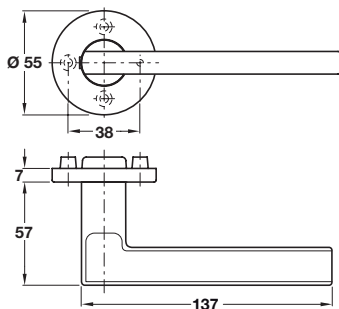

**FSB ASL® 1108 lever handles, grade 304 stainless steel**

- > Pair of lever handles and roses
- > Grub screw fixing on 8 mm Stabil spindle
- > Sprung, for use with standard duty followers
- > To suit doors 39-58 mm thick
- > With spring mechanism
- > Grade 304 stainless steel
- > Order qty: 1 pair

Finish	Cat. No.
Satin stainless steel	903.78.930

**FSB ASL® 1035 lever handles, grade 304 stainless steel**

- > Pair of lever handles and roses
- > Grub screw fixing on 8 mm Stabil spindle
- > Sprung, for use with standard duty followers
- > To suit doors 39-58 mm thick
- > With spring mechanism
- > Grade 304 stainless steel
- > Order qty: 1 pair

Finish	Cat. No.
Satin stainless steel	903.78.931

Co-ordinating escutcheons and WC/emergency release also available see page 27

Most of the products you will find in this catalogue are available within 24 hours. However, to be able to offer the breadth of range in our collection, a small number of products have a longer lead time that is typically around 14 days. Please call 0800 171 2909 for an accurate delivery date when you see this symbol.