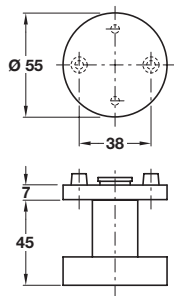

FSB 0829 door knob, grade 304 stainless steel

- > Pair of knobs
- > Grub screw fixing on 8 mm Stabil spindle
- > Unsprung, for use with heavy duty followers
- > To suit doors 36-55 mm thick
- > Grade 304 stainless steel
- > Order roses separately if required, shown below
- > Order qty: 1 pair

Finish	Cat. No.
Satin stainless steel	903.70.240

FSB 0844 door knob, grade 304 stainless steel

- > Pair of knobs
- > Grub screw fixing on 8 mm Stabil spindle
- > Unsprung, for use with heavy duty followers
- > To suit doors 36-55 mm thick
- > Grade 304 stainless steel
- > Order roses separately if required, shown below
- > Order qty: 1 pair

- > 8 mm plain spindle included
- > Unsprung, for use with standard duty followers
- > To suit door up to 45 mm thick
- > Brass
- > Order qty: 1 set

Finish	Cat. No.
Polished chrome	900.70.132
Satin chrome	900.70.134