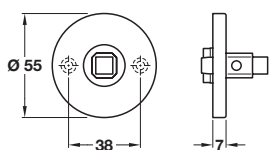

FSB ASL® Handle rose

- > Concealed fixing
- > 304 stainless steel
- > Order qty: 1 pc

Finish	Cat. No.
Satin stainless steel	902.50.362