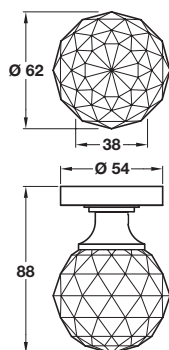

FSB 0829 door knob, grade 304 stainless steel

- > Pair of knobs
- > Grub screw fixing on 8 mm Stabil spindle
- > Unsprung, for use with heavy duty followers
- > To suit doors 36-55 mm thick
- > Grade 304 stainless steel
- > Order roses separately if required, shown below
- > Order qty: 1 pair

Finish	Cat. No.
Satin stainless steel	903.70.240

FSB 0844 door knob, grade 304 stainless steel

- > Pair of knobs
- > Grub screw fixing on 8 mm Stabil spindle
- > Unsprung, for use with heavy duty followers
- > To suit doors 36-55 mm thick
- > Grade 304 stainless steel
- > Order roses separately if required, shown below
- > Order qty: 1 pair

Finish	Cat. No.
Satin stainless steel	903.70.250

FSB ASL® Handle rose

- > Concealed fixing
- > 304 stainless steel
- > Order qty: 1 pc

Finish	Cat. No.
Satin stainless steel	902.50.362

Crystal effect mortice door knob, brass

- > 8 mm plain spindle included
- > Unsprung, for use with standard duty followers
- > To suit door up to 45 mm thick
- > Brass
- > Order qty: 1 set

Finish	Cat. No.
Polished chrome	900.70.132
Satin chrome	900.70.134