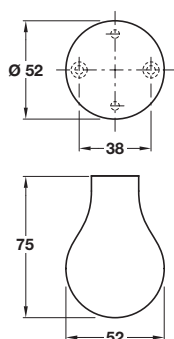

FSB 0829 door knob, grade 304 stainless steel

- > Pair of knobs
- > Grub screw fixing on 8 mm Stabil spindle
- > Unsprung, for use with heavy duty followers
- > To suit doors 36-55 mm thick
- > Grade 304 stainless steel
- > Order roses separately if required, shown below
- > Order qty: 1 pair

Finish	Cat. No.
Satin stainless steel	903.70.240

FSB 0844 door knob, grade 304 stainless steel

- > Pair of knobs
- > Grub screw fixing on 8 mm Stabil spindle
- > Unsprung, for use with heavy duty followers
- > To suit doors 36-55 mm thick
- > Grade 304 stainless steel
- > Order roses separately if required, shown below
- > Order qty: 1 pair

- > 8 mm plain spindle included
- > Unsprung, for use with standard duty followers
- > To suit door up to 45 mm thick
- > Brass
- > Order qty: 1 set

Finish	Cat. No.
Polished chrome	900.70.132
Satin chrome	900.70.134