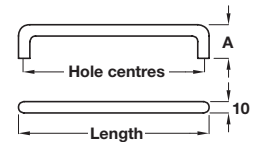

## D handle, Ø 10 mm

- > Order M4 handle screws separately
- > Matt nickel steel
- > Order qty: 1 pc

Length	Hole centres	Dim. A	Cat. No.
106 mm	96 mm	28 mm	116.09.615
138 mm	128 mm	28 mm	116.09.685
170 mm	160 mm	28 mm	116.09.645
266 mm	256 mm	28 mm	106.45.606

## D handle, Ø 10 mm

- > Order M4 handle screws separately
- > Silver coloured, anodised aluminium
- > Order qty: 1 pc

Length	Hole centres	Cat. No.
106 mm	96 mm	116.05.941

## Bow handle

- > Order M4 handle screws separately
- > Steel
- > Order qty: 1 pc

Length	Hole centres	Dim. A	Polished chrome
111 mm	96 mm	30 mm	117.31.222
148 mm	128 mm	30 mm	117.31.231
184 mm	160 mm	32 mm	117.31.241
297 mm	256 mm	32 mm	117.31.261