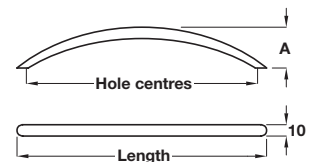

## D handle, Ø 10 mm

- > Order M4 handle screws separately
- > Matt nickel steel
- > Order qty: 1 pc

Length	Hole centres	Dim. A	Cat. No.
106 mm	96 mm	28 mm	116.09.615
138 mm	128 mm	28 mm	116.09.685
170 mm	160 mm	28 mm	116.09.645
266 mm	256 mm	28 mm	106.45.606

## D handle, Ø 10 mm

- > Order M4 handle screws separately
- > Silver coloured, anodised aluminium
- > Order qty: 1 pc

Length	Hole centres	Cat. No.
106 mm	96 mm	116.05.941

## Bow handle

- > Order M4 handle screws separately
- > Steel
- > Order qty: 1 pc

Length	Hole centres	Dim. A	Polished chrome
111 mm	96 mm	30 mm	117.31.222
148 mm	128 mm	30 mm	117.31.231
184 mm	160 mm	32 mm	117.31.241
297 mm	256 mm	32 mm	117.31.261