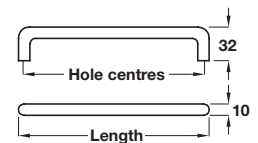

## D handle, Ø 10 mm

- > Order M4 handle screws separately
- > Matt nickel steel
- > Order qty: 1 pc

Length	Hole centres	Dim. A	Cat. No.
106 mm	96 mm	28 mm	116.09.615
138 mm	128 mm	28 mm	116.09.685
170 mm	160 mm	28 mm	116.09.645
266 mm	256 mm	28 mm	106.45.606

## D handle, Ø 10 mm

- > Order M4 handle screws separately
- > Silver coloured, anodised aluminium
- > Order qty: 1 pc

Length	Hole centres	Cat. No.
106 mm	96 mm	116.05.941

## Bow handle

- > Order M4 handle screws separately
- > Steel
- > Order qty: 1 pc

Length	Hole centres	Dim. A	Polished chrome
111 mm	96 mm	30 mm	117.31.222
148 mm	128 mm	30 mm	117.31.231
184 mm	160 mm	32 mm	117.31.241
297 mm	256 mm	32 mm	117.31.261