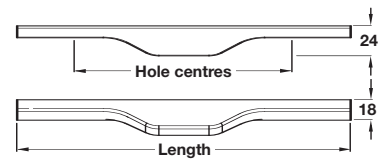

ULTRA

ULTRA pull handle

Product is subject to variations in colour and dimensions due to being manufactured from natural materials

- > Order M4 handle screws separately
- > Ash
- > Order qty: 1 pc

Length	Hole centres	Black (ash)
294 mm	192 mm	193.18.417
394 mm	256 mm	193.18.418
594 mm	160/480 mm	193.18.419

TCH DESIGN 2017. © Häfele U.K. Ltd 2017. Dimensional data not binding. We reserve the right to alter specifications without notice.