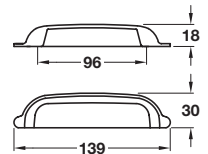

# DELIA

4

Furniture Handles: Modern Classics

DELIA knob

DELIA cup handle

- > Order M4 handle screw separately
- > Brass
- > Order qty: 1 pc

Dim. A	Ø 30 mm	Ø 35 mm
Dim. B	26 mm	28 mm
Brushed brass	110.35.110	110.35.105
Polished nickel	110.35.111	110.35.106
Antique copper	110.35.112	110.35.107