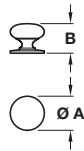

# DELIA

4

Furniture Handles: Modern Classics

DELIA knob

DELIA cup handle

- > Order M4 handle screw separately
- > Brass
- > Order qty: 1 pc

Dim. A	Ø 30 mm	Ø 35 mm
Dim. B	26 mm	28 mm
Brushed brass	110.35.110	110.35.105
Polished nickel	110.35.111	110.35.106
Antique copper	110.35.112	110.35.107

- > Order M4 handle screws separately
- > Brass
- > Order qty: 1 pc

Finish	Cat. No.
Brushed brass	110.35.115
Polished nickel	110.35.116
Antique copper	110.35.117