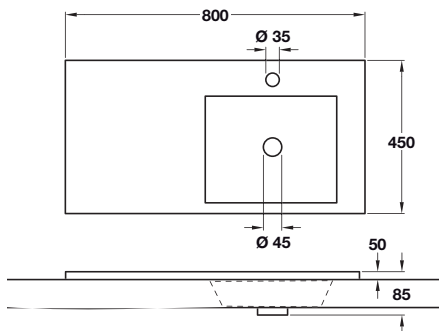

SOTO washbasin, resin

- > Vessel washbasin
- > Not suitable for wall mounting
- > Without overflow
- > White resin
- > Order qty: 1 pc

Finish	Cat. No.
White	588.66.250

CASTRO washbasin, resin

- > Vessel washbasin
- > Not suitable for wall mounting
- > With overflow
- > White resin
- > Order qty: 1 pc

Finish	Cat. No.
White	588.66.260

TOH DESIGN 2017, © Häfele U.K. Ltd 2017. Dimensional data not binding. We reserve the right to alter specifications without notice.