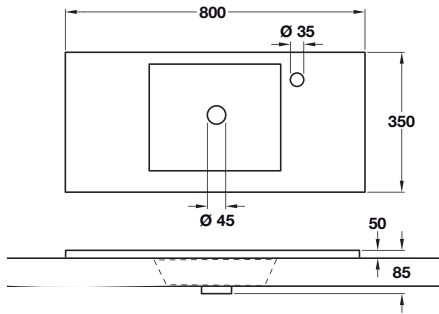

SOTO washbasin, resin

- > Vessel washbasin
- > Not suitable for wall mounting
- > Without overflow
- > White resin
- > Order qty: 1 pc

Finish	Cat. No.
White	588.66.250

CASTRO washbasin, resin

- > Vessel washbasin
- > Not suitable for wall mounting
- > With overflow
- > White resin
- > Order qty: 1 pc

Finish	Cat. No.
White	588.66.260

TOH DESIGN 2017, © Häfele U.K. Ltd 2017. Dimensional data not binding. We reserve the right to alter specifications without notice.