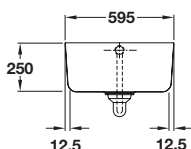

Taps are not included with this sink - see from page 117 for further information

Rangemaster Farmhouse Belfast single bowl sink

- > Model: Rangemaster
- > Overall size: 595 x 455 mm ± 10 mm
- > Bowl size: 534 x 394 mm ± 20 mm
- > Fire-clay ceramic
- > Waste kit included
- > Order qty: 1 pc

10 Year Warranty	Under Mount	Reversible	600 mm Cabinet
------------------	-------------	------------	----------------

Finish	Cat. No.
White	565.62.701

Rangemaster Belfast traditional TBL1CM/BF bridge tap