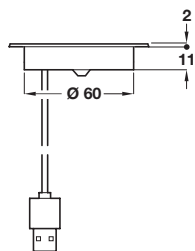

## Wireless surface charger with UK USB plug set

- > For installation in furniture
- > Fits into Ø 60 mm hole in work surface
- > Wirelessly charges Qi enabled devices
- > Set includes
  - Wireless surface charger, plastic/aluminium
  - 2 m USB cable
  - Fixing bolt, nuts and plate
  - UK charging adaptor with USB socket
- > Order qty: 1 set

### Set components:

Finish	Cat. No.
Black with silver rim	822.64.039