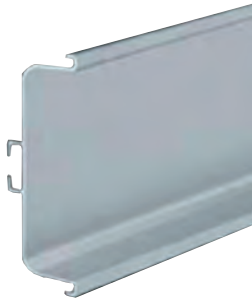

## GOLA System C Plus profile, for horizontal fixing between doors and drawers

- > Anodised aluminium
- > Order qty: 1 pc (= 4.1 m length)

Finish	Cat. No.
Silver	126.36.950
Bronze	126.36.114
Graphite powder coated	126.36.714
Brushed brass	126.36.514
Brushed copper	126.36.814

Order connectors and caps separately, shown below

## GOLA System C Plus trim caps

- > Anodised aluminium
- > Order qty: 1 pair

Finish	Cat. No.
Silver	126.36.986
Bronze	126.36.183
Graphite powder coated	126.36.783
Brushed brass	126.36.583
Brushed copper	126.36.883

## GOLA System C Plus profile connector for internal corners

- > Anodised aluminium
- > Order qty: 1 pc

Finish	Cat. No.
Silver	126.36.985
Bronze	126.36.184
Graphite powder coated	126.36.784
Brushed brass	126.36.584
Brushed copper	126.36.884