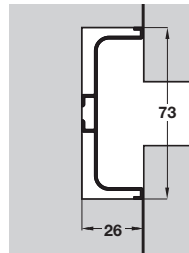

## GOLA System C Plus profile, for horizontal fixing between doors and drawers

- > Anodised aluminium
- > Order qty: 1 pc (= 4.1 m length)

Finish	Cat. No.
Silver	126.36.950
Bronze	126.36.114
Graphite powder coated	126.36.714
Brushed brass	126.36.514
Brushed copper	126.36.814

Order connectors and caps separately, shown below