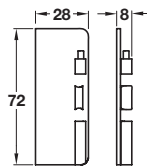

GOLA System C Plus trim caps

- > Anodised aluminium
- > Order qty: 1 pair

Finish	Cat. No.
Silver	126.36.986
Bronze	126.36.183
Graphite powder coated	126.36.783
Brushed brass	126.36.583
Brushed copper	126.36.883

GOLA System C Plus profile connector for internal corners