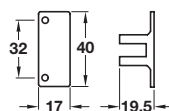

Dowel fixing