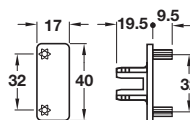

## GOLA System C Plus profile connector for internal corners

- > Anodised aluminium
- > Order qty: 1 pc

Finish	Cat. No.
Silver	126.36.985
Bronze	126.36.184
Graphite powder coated	126.36.784
Brushed brass	126.36.584
Brushed copper	126.36.884

## GOLA Original system B/C profile connector

Screw fixing

Dowel fixing

- > For connecting profile to cabinet inside panel
- > Screw or dowel fixing
- > Red plastic
- > Order qty: 1 pair

Type	Screw fixing	Dowel fixing
Cat. No.	712.63.511	712.63.521