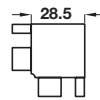

- > Anodised aluminium
- > Order qty: 1 pc

Finish	Cat. No.
Silver	126.36.985
Bronze	126.36.184
Graphite powder coated	126.36.784
Brushed brass	126.36.584
Brushed copper	126.36.884