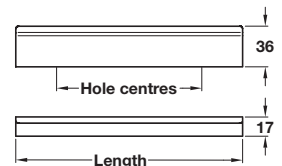

CURVE

4

Furniture Handles: Modern Life

CURVE profile handle

- > Order M4 handle screws separately
- > Aluminium
- > Order qty: 1 pc

Length	Hole centres	Cat. No.
Stainless steel effect		
45 mm	32 mm	126.45.031
100 mm	64 mm	126.45.032
200 mm	128 mm	126.45.035
300 mm	192 mm	126.45.037
400 mm	320 mm	126.45.038
500 mm	416 mm	126.45.039
Matt white		
45 mm	32 mm	126.45.751 NEW
200 mm	128 mm	126.45.755 NEW
Matt black		
45 mm	32 mm	126.45.351 NEW
200 mm	128 mm	126.45.355 NEW