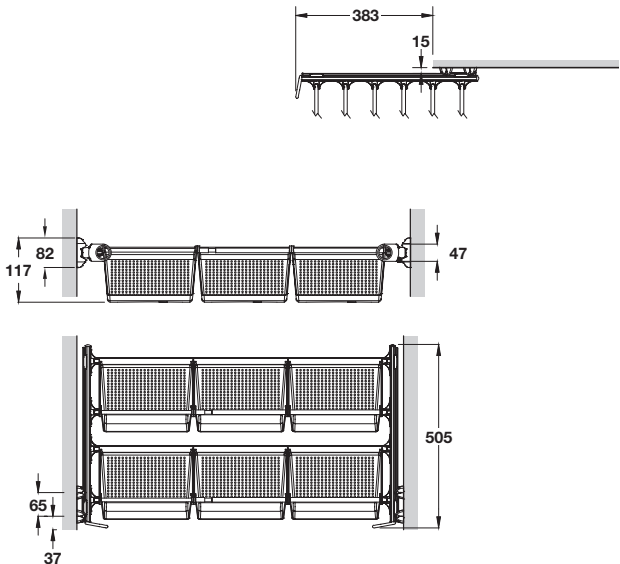

Pull-out with adjustable double drawer

- > Height x width x depth: 135 x 870-1000 x 505 mm
- > Load capacity: 4 kg
- > Single extension runners
- > For screw mounting in wardrobe
- > Anodised aluminium rail with plastic rack/clips
- > Order qty: 1 set

Finish	Cat. No.
White/Bright aluminium	807.80.723
Brown/Brown	807.80.123

Pull-out system plus 6 shoe trays

- > Height x width x depth: 177 x 900-1000 x 505 mm
- > Load capacity: 6 kg
- > Single extension runners
- > For screw mounting in wardrobe
- > 6 trays included
- > Anodised aluminium rail with plastic rack/clips
- > Order qty: 1 set

Finish	Tray colour	Cat. No.
White/Bright aluminium	Transparent	807.80.742
Brown/Brown	Smoked brown	807.80.142