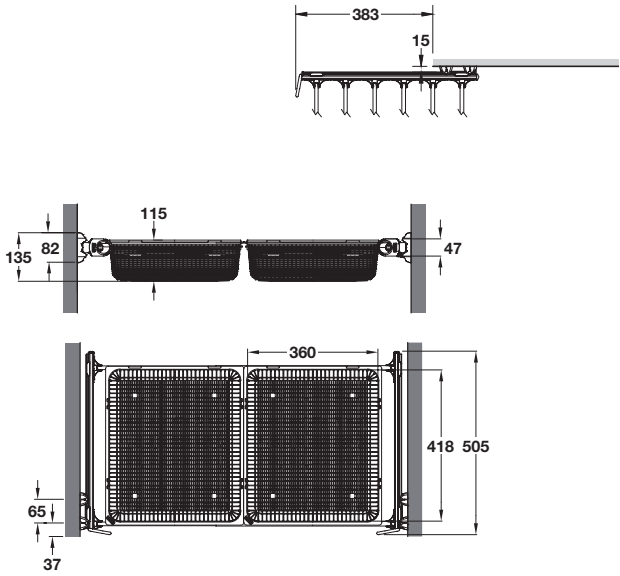

Pull-out with adjustable double drawer

- > Height x width x depth: 135 x 870-1000 x 505 mm
- > Load capacity: 4 kg
- > Single extension runners
- > For screw mounting in wardrobe
- > Anodised aluminium rail with plastic rack/clips
- > Order qty: 1 set

Finish	Cat. No.
White/Bright aluminium	807.80.723
Brown/Brown	807.80.123

Pull-out system plus 6 shoe trays

- > Height x width x depth: 177 x 900-1000 x 505 mm
- > Load capacity: 6 kg
- > Single extension runners
- > For screw mounting in wardrobe
- > 6 trays included
- > Anodised aluminium rail with plastic rack/clips
- > Order qty: 1 set

Finish	Tray colour	Cat. No.
White/Bright aluminium	Transparent	807.80.742
Brown/Brown	Smoked brown	807.80.142