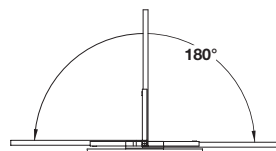

WARDROBE MIRROR

For installation within a cabinet, for bedrooms where space is at a premium, includes integral full length profile handle to easily pull out and pivot.

Pull out pivoting mirror

2

Bedroom Fittings and Accessories: Storage Systems

- > Stand off from wall 38 mm
- > Full length bright anodised aluminium profile handle
- > Mirror pulls out and pivots up to 180°
- > Complete with side mounting bracket and full extension ball bearing galvanized steel runners
- > Unhanded, side fixing
- > Bright anodised aluminium
- > Order qty: 1 pc

Height	Cat. No.
1155 mm	805.72.290
565 mm	805.72.291