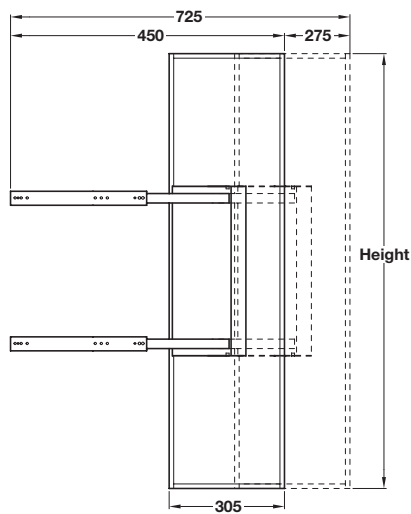

WARDROBE MIRROR

For installation within a cabinet, for bedrooms where space is at a premium, includes integral full length profile handle to easily pull out and pivot.

Pull out pivoting mirror

2

Bedroom Fittings and Accessories: Storage Systems

- > Stand off from wall 38 mm
- > Full length bright anodised aluminium profile handle
- > Mirror pulls out and pivots up to 180°
- > Complete with side mounting bracket and full extension ball bearing galvanized steel runners
- > Unhanded, side fixing
- > Bright anodised aluminium
- > Order qty: 1 pc

Height	Cat. No.
1155 mm	805.72.290
565 mm	805.72.291