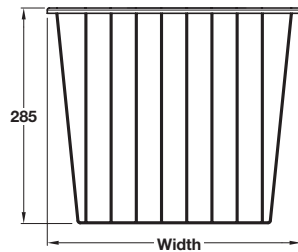

Wardrobe basket

- > Depth: 494 mm
- > Load capacity 15 kg
- > White RAL 9003 steel
- > Order qty: 1 pc

NEW

! High quality 18/10 stainless steel for improved lustre, stain and rust resistance

For cabinet width	Basket width x height	Cat. No.
400 mm	336 x 85 mm	540.39.721
500 mm	436 x 85 mm	540.39.722
600 mm	536 x 85 mm	540.39.723
400 mm	336 x 175 mm	540.39.731
500 mm	436 x 175 mm	540.39.732
600 mm	536 x 175 mm	540.39.733
800 mm	736 x 175 mm	540.39.735
1000 mm	936 x 175 mm	540.39.737

Order runners Cat. No. 540.39.792/793 separately, shown below

Deep basket

- > Depth x height: 503 x 285 mm
- > Load capacity 15 kg
- > White RAL 9003 steel
- > Order qty: 1 pc

NEW

Order runners Cat. No. 540.39.792/793 separately, shown below

For cabinet width	Basket Width	Cat. No.
400 mm	336 mm	540.12.711
500 mm	436 mm	540.12.712
600 mm	536 mm	540.12.713

Runners

- > Depth x height: 336 x 44 mm
- > White RAL 9003 plastic
- > Order fixing screws separately
- > Order qty: 1 pair

NEW

Version	Cat. No.
For 16 mm side thickness	540.39.792
For 18 mm side thickness	540.39.793