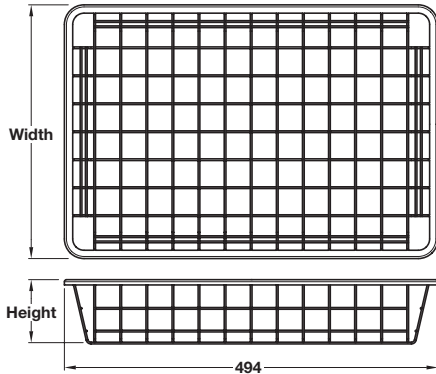

Wardrobe basket

- > Depth: 494 mm
- > Load capacity 15 kg
- > White RAL 9003 steel
- > Order qty: 1 pc

NEW

! High quality 18/10 stainless steel for improved lustre, stain and rust resistance

For cabinet width	Basket width x height	Cat. No.
400 mm	336 x 85 mm	540.39.721
500 mm	436 x 85 mm	540.39.722
600 mm	536 x 85 mm	540.39.723
400 mm	336 x 175 mm	540.39.731
500 mm	436 x 175 mm	540.39.732
600 mm	536 x 175 mm	540.39.733
800 mm	736 x 175 mm	540.39.735
1000 mm	936 x 175 mm	540.39.737

Order runners Cat. No. 540.39.792/793 separately, shown below

Deep basket

- > Depth x height: 503 x 285 mm
- > Load capacity 15 kg
- > White RAL 9003 steel
- > Order qty: 1 pc

NEW

Order runners Cat. No. 540.39.792/793 separately, shown below

For cabinet width	Basket Width	Cat. No.
400 mm	336 mm	540.12.711
500 mm	436 mm	540.12.712
600 mm	536 mm	540.12.713

Runners

- > Depth x height: 336 x 44 mm
- > White RAL 9003 plastic
- > Order fixing screws separately
- > Order qty: 1 pair

NEW

Version	Cat. No.
For 16 mm side thickness	540.39.792
For 18 mm side thickness	540.39.793