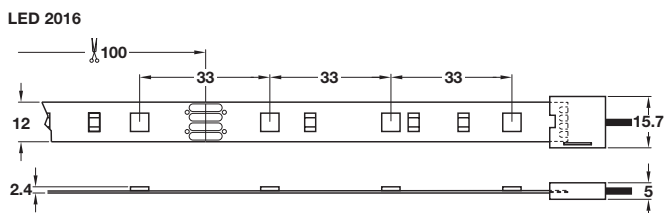

Distance	120°	LED 2014	LED 2016
250 mm		190 Lx	380 Lx
500 mm		64 Lx	135 Lx
750 mm		29 Lx	60 Lx
1000 mm		18 Lx	36 Lx

- > Dimmable via RGB colour mixer with remote control
- > Max. 10 colour mixers can be controlled with 1 remote control

- > For surface mounting, self adhesive, 5000 mm length
- > Can be shortened every 150 mm (2014) or 100 mm (2016)
- > Voltage: 12V. Wattage: See table below
- > With 2.0 m lead with Loox 12V connector
- > White LED board
- > Order qty: 1 pc

Version	LED 2014	LED 2016
Output:	Colour changing	Colour changing
Light colour: RGB	single colour LED	multi colour LED
Wattage:	24W uncut (4.8W/m)	36W uncut (7.2W/m)
Length (mm):	5000 mm	5000 mm
Energy efficiency:	A++	A++
Number of diodes:	300 (60 per metre)	150 (30 per metre)
Light output (Lm):	816	1224
Efficacy (Lm per Watt):	34	34