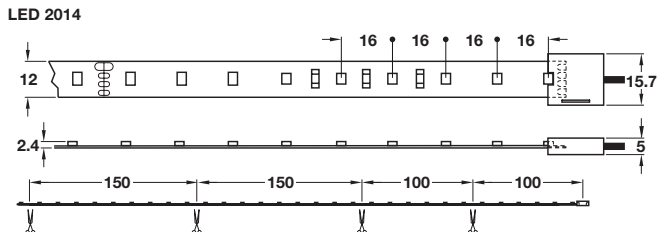

Distance	120°	LED 2014	LED 2016
250 mm		190 Lx	380 Lx
500 mm		64 Lx	135 Lx
750 mm		29 Lx	60 Lx
1000 mm		18 Lx	36 Lx

- > Dimmable via RGB colour mixer with remote control
- > Max. 10 colour mixers can be controlled with 1 remote control

- > For surface mounting, self adhesive, 5000 mm length
- > Can be shortened every 150 mm (2014) or 100 mm (2016)
- > Voltage: 12V. Wattage: See table below
- > With 2.0 m lead with Loox 12V connector
- > White LED board
- > Order qty: 1 pc

Version	LED 2014	LED 2016
Output:	Colour changing	Colour changing
Light colour: RGB	single colour LED	multi colour LED
Wattage:	24W uncut (4.8W/m)	36W uncut (7.2W/m)
Length (mm):	5000 mm	5000 mm
Energy efficiency:	A++	A++
Number of diodes:	300 (60 per metre)	150 (30 per metre)
Light output (Lm):	816	1224
Efficacy (Lm per Watt):	34	34