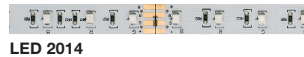

LOOX 12V LED 2014 / 2016 RGB FLEXIBLE STRIP LIGHT

Many effects are possible with either single colour LED 2014 or LED 2016 which emits all RGB colours at once.

12V SYSTEM

Loox 12V LED 2014 / 2016 RGB flexible strip light, 10/12 mm

Distance	120°	LED 2014	LED 2016
250 mm		190 Lx	380 Lx
500 mm		64 Lx	135 Lx
750 mm		29 Lx	60 Lx
1000 mm		18 Lx	36 Lx

- > Dimmable via RGB colour mixer with remote control
- > Max. 10 colour mixers can be controlled with 1 remote control

- > For surface mounting, self adhesive, 5000 mm length
- > Can be shortened every 150 mm (2014) or 100 mm (2016)
- > Voltage: 12V. Wattage: See table below
- > With 2.0 m lead with Loox 12V connector
- > White LED board
- > Order qty: 1 pc

Version	LED 2014	LED 2016
Output:	Colour changing	Colour changing
Light colour: RGB	single colour LED	multi colour LED
Wattage:	24W uncut (4.8W/m)	36W uncut (7.2W/m)
Length (mm):	5000 mm	5000 mm
Energy efficiency:	A++	A++
Number of diodes:	300 (60 per metre)	150 (30 per metre)
Light output (Lm):	816	1224
Efficacy (Lm per Watt):	34	34