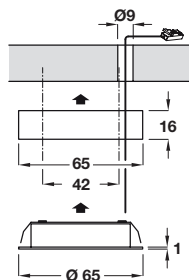

## Loox LED 4009 round bezel, Ø 65 mm

- > For surface mounting Loox LED 4009 downlight
- > Screw fixing
- > Aluminium
- > Order qty: 1 pc

Finish  
Matt nickel

Cat. No.  
833.80.710

## Loox LED 4009 triangular bezel

- > For surface mounting Loox LED 4009 downlight
- > Dims (W x D x H): 137 x 116 x 38 mm
- > Screw fixing
- > Aluminium
- > Order qty: 1 pc

Finish  
Matt nickel

Cat. No.  
833.80.711