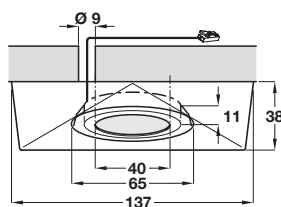

## Loox LED 4009 round bezel, Ø 65 mm

- > For surface mounting Loox LED 4009 downlight
- > Screw fixing
- > Aluminium
- > Order qty: 1 pc

Finish  
Matt nickel

Cat. No.  
833.80.710

## Loox LED 4009 triangular bezel

- > For surface mounting Loox LED 4009 downlight
- > Dims (W x D x H): 137 x 116 x 38 mm
- > Screw fixing
- > Aluminium
- > Order qty: 1 pc

Finish  
Matt nickel

Cat. No.  
833.80.711