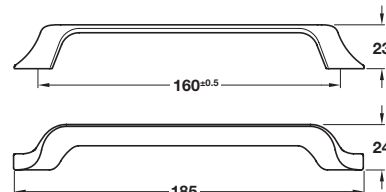

CHARLOTTE

CHARLOTTE pull knob

CHARLOTTE pull handle

NEW

NEW

- > Zinc alloy
- > Order qty: 1 pc

Finish	Cat. No.
Polished chrome	115.69.231
Stainless steel effect	115.69.031

- > Zinc alloy
- > Order qty: 1 pc

Finish	Cat. No.
Polished chrome	115.69.216
Stainless steel effect	115.69.036

DECORATIVE HANDLES 2015, © Häfele U.K. Ltd 2015. Dimensional data not binding. We reserve the right to alter specifications without notice.