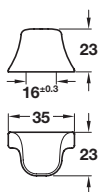

CHARLOTTE

CHARLOTTE pull knob

CHARLOTTE pull handle

NEW

NEW

- > Zinc alloy
- > Order qty: 1 pc

Finish	Cat. No.
Polished chrome	115.69.231
Stainless steel effect	115.69.031

- > Zinc alloy
- > Order qty: 1 pc

Finish	Cat. No.
Polished chrome	115.69.216
Stainless steel effect	115.69.036

DECORATIVE HANDLES 2015, © Häfele U.K. Ltd 2015. Dimensional data not binding. We reserve the right to alter specifications without notice.