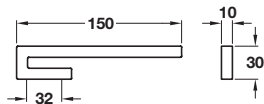

Pull handle

NEW

- > Zinc alloy
- > Order qty: 1 pc

Finish	Cat. No.
Polished chrome	112.61.200

Pull handle

NEW

- > Order M4 handle screws separately
- > Zinc alloy
- > Order qty: 1 pc

Finish	Cat. No.
Polished chrome	112.61.265

BESTSELLER

“ Clean lines require simple designs. The Trim handle is a great solution. ”

See page 143

Pull handle

NEW

- > Order M4 handle screws separately
- > Zinc alloy
- > Order qty: 1 pc

Finish	Cat. No.
Polished chrome	112.90.251

DECORATIVE HANDLES 2015, © Häfele U.K. Ltd 2015. Dimensional data not binding. We reserve the right to alter specifications without notice.