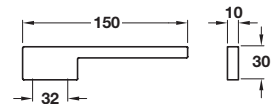

Pull handle

NEW

- > Zinc alloy
- > Order qty: 1 pc

Finish	Cat. No.
Polished chrome	112.61.200

Pull handle

NEW

- > Order M4 handle screws separately
- > Zinc alloy
- > Order qty: 1 pc

Finish	Cat. No.
Polished chrome	112.61.265

BESTSELLER

“ Clean lines require simple designs. The Trim handle is a great solution. ”

See page 143

Pull handle

NEW

- > Order M4 handle screws separately
- > Zinc alloy
- > Order qty: 1 pc

Finish	Cat. No.
Polished chrome	112.90.251

DECORATIVE HANDLES 2015, © Häfele U.K. Ltd 2015. Dimensional data not binding. We reserve the right to alter specifications without notice.