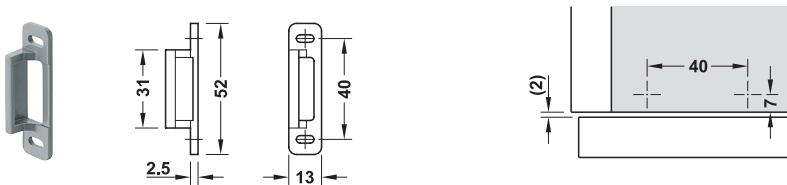

CARA-SNAP SPRING BOLT RIM LOCK

- > For flaps and hinged doors
- > With pull release, backset 16 mm
- > Left, right and drawer mounting version
- > Spring bolt lock (unlocking with traction force)
- > Screw fixing

! > Convenient release of the locking mechanism in opening direction

Cara-Snap handle catch

- > Grey plastic
- > Order qty: 1 pc

For wood thickness 16 mm Cat. No. **245.42.541**

Cara-Snap stop

- > Grey plastic
- > Order qty: 1 pc

Stop Cat. No. **245.42.560**

Cara-Snap counter bearing housing

- > Grey plastic
- > Order qty: 1 pc

For board thickness 16 mm Cat. No. **245.42.551**

Cara-Snap counter bearing sleeve

- > Light grey plastic
- > Order qty: 1 pc