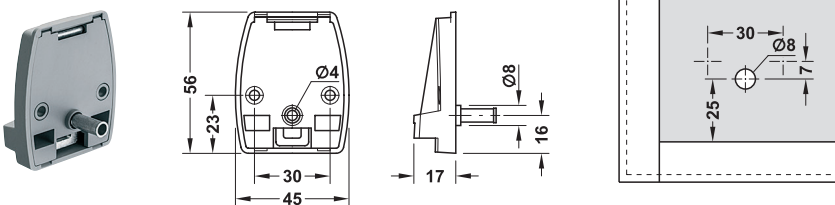

CARA-SNAP SPRING BOLT RIM LOCK

- > For flaps and hinged doors
- > With pull release, backset 16 mm
- > Left, right and drawer mounting version
- > Spring bolt lock (unlocking with traction force)
- > Screw fixing

! > Convenient release of the locking mechanism in opening direction

Cara-Snap handle catch

- > Grey plastic
- > Order qty: 1 pc

For wood thickness 16 mm Cat. No. **245.42.541**

Cara-Snap stop

- > Grey plastic
- > Order qty: 1 pc

Stop Cat. No. **245.42.560**

Cara-Snap counter bearing housing

- > Grey plastic
- > Order qty: 1 pc

For board thickness 16 mm Cat. No. **245.42.551**

Cara-Snap counter bearing sleeve

- > Light grey plastic
- > Order qty: 1 pc