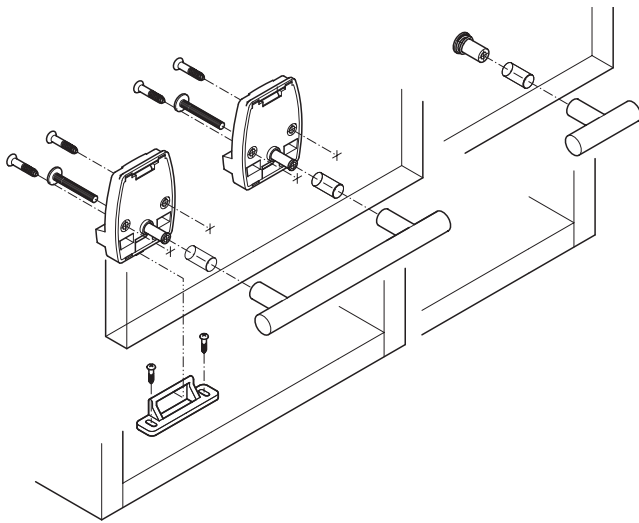

CARA-SNAP SPRING BOLT RIM LOCK

- > For flaps and hinged doors
- > With pull release, backset 16 mm
- > Left, right and drawer mounting version
- > Spring bolt lock (unlocking with traction force)
- > Screw fixing

! > Convenient release of the locking mechanism in opening direction

Cara-Snap handle catch

- > Grey plastic
- > Order qty: 1 pc

For wood thickness 16 mm Cat. No. **245.42.541**

Cara-Snap stop

- > Grey plastic
- > Order qty: 1 pc

Stop Cat. No. **245.42.560**

Cara-Snap counter bearing housing

- > Grey plastic
- > Order qty: 1 pc

For board thickness 16 mm Cat. No. **245.42.551**

Cara-Snap counter bearing sleeve

- > Light grey plastic
- > Order qty: 1 pc