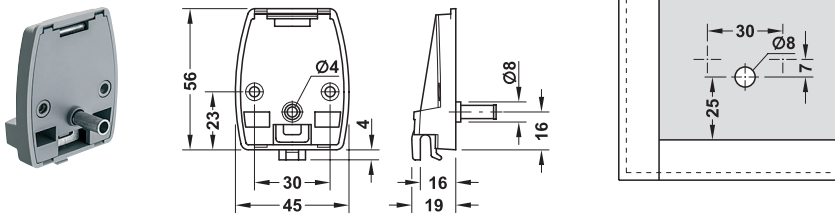

CARA-SNAP SPRING BOLT RIM LOCK

- > For flaps and hinged doors
- > With pull release, backset 16 mm
- > Left, right and drawer mounting version
- > Spring bolt lock (unlocking with traction force)
- > Screw fixing

! > Convenient release of the locking mechanism in opening direction

Cara-Snap handle catch

- > Grey plastic
- > Order qty: 1 pc

For wood thickness 16 mm Cat. No. **245.42.541**

Cara-Snap stop

- > Grey plastic
- > Order qty: 1 pc

Stop Cat. No. **245.42.560**

Cara-Snap counter bearing housing

- > Grey plastic
- > Order qty: 1 pc

For board thickness 16 mm Cat. No. **245.42.551**

Cara-Snap counter bearing sleeve

- > Light grey plastic
- > Order qty: 1 pc