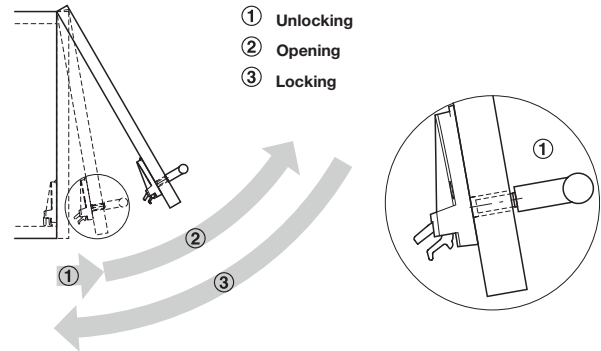

CARA-SNAP SPRING BOLT RIM LOCK

- > For flaps and hinged doors
- > With pull release, backset 16 mm
- > Left, right and drawer mounting version
- > Spring bolt lock (unlocking with traction force)
- > Screw fixing

! > Convenient release of the locking mechanism in opening direction

Cara-Snap handle catch

- > Grey plastic
- > Order qty: 1 pc

For wood thickness 16 mm Cat. No. **245.42.541**

Cara-Snap stop

- > Grey plastic
- > Order qty: 1 pc

Stop Cat. No. **245.42.560**

Cara-Snap counter bearing housing

- > Grey plastic
- > Order qty: 1 pc

For board thickness 16 mm Cat. No. **245.42.551**

Cara-Snap counter bearing sleeve

- > Light grey plastic
- > Order qty: 1 pc