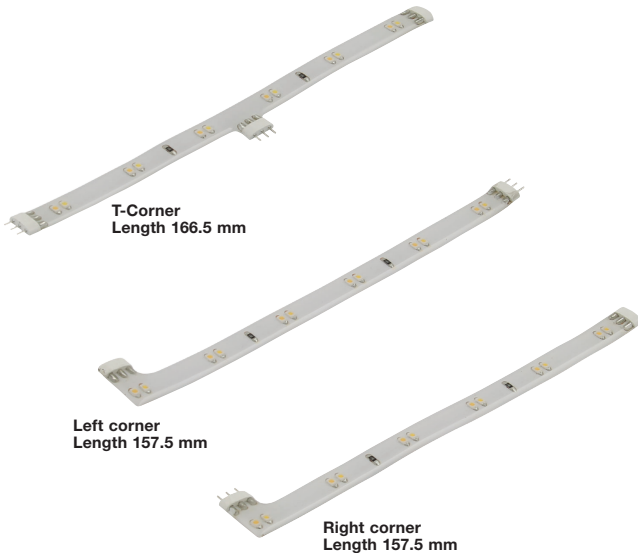

Loox 24V LED 3017 multi white mood light, 10 mm

- > For surface mounting, self adhesive
- > 330 or 2000 mm length
- > Can be shortened every 165 mm
- > Voltage: 24V. Wattage: See table below
- > White plastic
- > Order qty: 1 pc

! > A heat diffuser profile such as aluminium profiles shown on pages 90-94 must be used when lights are installed in timber or MDF/chipboard

Length	330 mm	2000 mm
Number of diodes:	24	144
Light output (Lm):	70	400
Wattage (W):	1.8	11
Efficacy (Lm/W):	39	36
Colour Rendering Index:	93	93
Output/Light colour:	2700 - 5000 K / Warm white to Cool white	
Output:	2700 K	5000 K

> Must be ordered separately for connecting Loox LED 3017 strip light to colour mixer

Length	2000 mm
Cat. No.	833.77.797

Loox 24V LED 3017 Corner connector strip lights

- > For connecting LED 3017 flexible multi white strip lights
- > T-connector has 2 male and 1 female connector
- > Corner connector has 1 male and 1 female connector
- > With 12 diodes
- > Voltage: 24V. Wattage: 0.9W
- > White plastic
- > Order qty: 1 pc

Colour temperature	T-Corner	Left corner	Right corner
2700 - 5000 K	833.77.770	833.77.771	833.77.772

Loox LED 3017 interconnecting lead

- > 50 mm version for corner connection
- > 500 / 1500 mm versions for connecting strips in continuous run
- > White plastic
- > Order qty: 1 pc