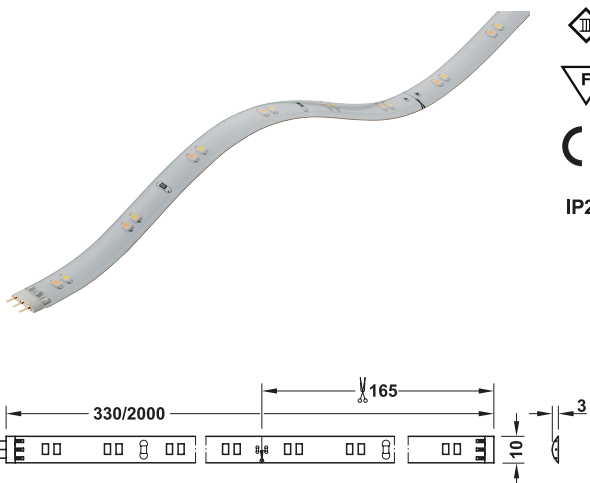

LOOX 24V LED 3017 FLEXIBLE STRIP LIGHT

Flexible multi white strip light. The white light colour can be altered to reflect the mood or effect required using the colour mixer which must be ordered seperately. Multiple colour mixers can be controlled by one single remote.

Loox 24V LED 3017 multi white mood light, 10 mm

- > For surface mounting, self adhesive
- > 330 or 2000 mm length
- > Can be shortened every 165 mm
- > Voltage: 24V. Wattage: See table below
- > White plastic
- > Order qty: 1 pc

> Must be ordered separately for connecting Loox LED 3017 strip light to colour mixer

Length	2000 mm
Cat. No.	833.77.797

Loox 24V LED 3017 Corner connector strip lights

- > For connecting LED 3017 flexible multi white strip lights
- > T-connector has 2 male and 1 female connector
- > Corner connector has 1 male and 1 female connector
- > With 12 diodes
- > Voltage: 24V. Wattage: 0.9W
- > White plastic
- > Order qty: 1 pc

Colour temperature	T-Corner	Left corner	Right corner
2700 - 5000 K	833.77.770	833.77.771	833.77.772

Loox LED 3017 interconnecting lead

- > 50 mm version for corner connection
- > 500 / 1500 mm versions for connecting strips in continuous run
- > White plastic
- > Order qty: 1 pc