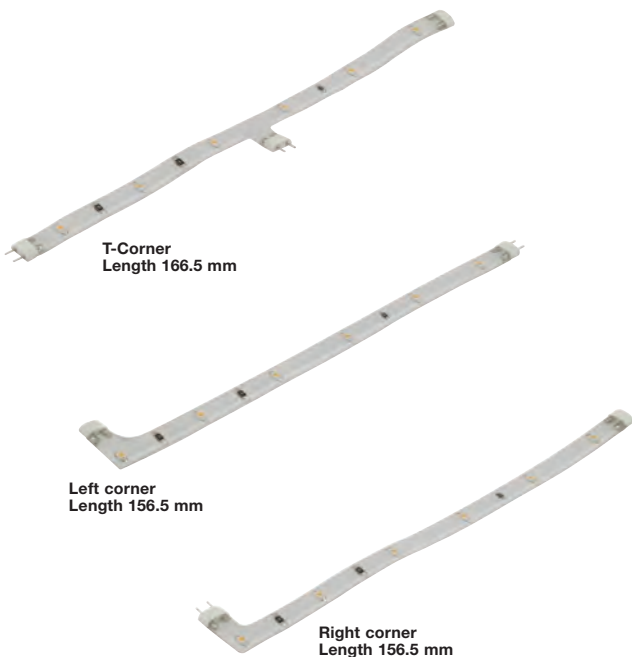

IP20

- > For surface mounting, self adhesive
- > 330 or 2000 mm length
- > Can be shortened every 165 mm
- > Voltage: 24V. Wattage: See table below
- > White plastic
- > Order qty: 1 pc

Distance	120°	3000 K	4000 K	5000 K
250 mm		284 Lx	247 Lx	272 Lx
500 mm		136 Lx	119 Lx	132 Lx
750 mm		91 Lx	72 Lx	81 Lx
1000 mm		57 Lx	50 Lx	56 Lx

Loox LED 3011 connecting lead

- > Must be ordered separately for connecting flexible strip light to driver
- > Black plastic
- > Order qty: 1 pc

> Must be ordered separately for connecting Loox LED 3011 strip light to driver

Length	2000 mm
Cat. No.	833.77.796

Loox LED 3011 interconnecting lead

- > 50 mm version for corner connection
- > 500 / 1500 mm versions for connecting strips in continuous run
- > Black plastic
- > Order qty: 1 pc

Length	50 mm	500 mm	1500 mm
Cat. No.	833.77.790	833.77.791	833.77.792

Loox 24V LED 3011 corner connector strip lights

- > For connecting LED 3011 flexible strip lights
- > T-connector has 2 male and 1 female connector
- > Corner connector has 1 male and 1 female connector
- > With 6 diodes
- > Voltage: 24V. Wattage: 0.4W
- > White plastic
- > Order qty: 1 pc