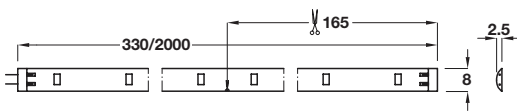

LOOX 24V LED 3011 FLEXIBLE STRIP LIGHT

A 24V version of LED 2011 but with the additional option of corner connectors to give more functionality to this plug and play system.

Loox 24V LED 3011 flexible strip light, 8 mm

IP20

- > For surface mounting, self adhesive
- > 330 or 2000 mm length
- > Can be shortened every 165 mm
- > Voltage: 24V. Wattage: See table below
- > White plastic
- > Order qty: 1 pc

Distance	120°	3000 K	4000 K	5000 K
250 mm		284 Lx	247 Lx	272 Lx
500 mm		136 Lx	119 Lx	132 Lx
750 mm		91 Lx	72 Lx	81 Lx
1000 mm		57 Lx	50 Lx	56 Lx

Output	3000 K	4000 K	5000 K
Light colour	Warm white	Cool white	Cool white
Colour Rendering Index:	90	90	86
Length	330 mm	2000 mm	
Number of diodes:	12	72	
Light output (Lm):	44	282	
Wattage (W):	0.9	5.6	
Efficacy (Lm/W):	49	50	

Length	50 mm	500 mm	1500 mm
Cat. No.	833.77.790	833.77.791	833.77.792

Loox 24V LED 3011 corner connector strip lights

- > For connecting LED 3011 flexible strip lights
- > T-connector has 2 male and 1 female connector
- > Corner connector has 1 male and 1 female connector
- > With 6 diodes
- > Voltage: 24V. Wattage: 0.4W
- > White plastic
- > Order qty: 1 pc