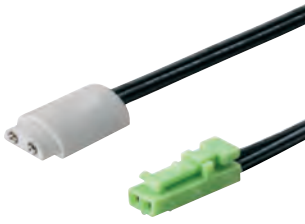

Length	3000 K	4000 K*	5000 K
330 mm	833.77.020	833.77.030	833.77.040
2000 mm	833.77.021	833.77.031	833.77.041

> Order connecting lead Cat. No. 833.77.796 separately, shown on page **85**

> Order Loox 24V driver and mains lead separately, shown on page **98**
 > Order switch separately, switches shown on pages **134-136**

Loox LED 3011 connecting lead

- > Must be ordered separately for connecting flexible strip light to driver
- > Black plastic
- > Order qty: 1 pc

> Must be ordered separately for connecting Loox LED 3011 strip light to driver

Length	2000 mm
Cat. No.	833.77.796

Loox LED 3011 interconnecting lead

- > 50 mm version for corner connection
- > 500 / 1500 mm versions for connecting strips in continuous run
- > Black plastic
- > Order qty: 1 pc

Length	50 mm	500 mm	1500 mm
Cat. No.	833.77.790	833.77.791	833.77.792

Loox 24V LED 3011 corner connector strip lights

- > For connecting LED 3011 flexible strip lights
- > T-connector has 2 male and 1 female connector
- > Corner connector has 1 male and 1 female connector
- > With 6 diodes
- > Voltage: 24V. Wattage: 0.4W
- > White plastic
- > Order qty: 1 pc