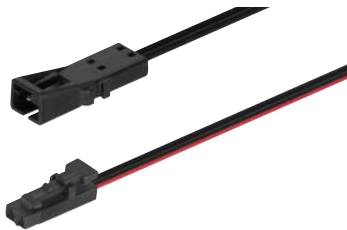

Loox 12V distributor

- > For connecting to Loox 12V drivers shown above
- > For adding up to three lights and an additional switch
- > Order qty: 1 pc

3-way distributor

Cat. No.
833.74.742

Loox 12V distributor, 6-way

- > With the 6-way distributor up to 6 additional lights can be operated from one driver slot
- > With 2.0 m lead with Loox 12V connector
- > L x W x H: 58.5 x 38 x 10 mm
- > Black plastic
- > Order qty: 1 pc

6-way distribution box

Cat. No.
833.74.743

Loox 12V extension lead

- > For 12V Loox system
- > Note: Total lead length from driver to light max. 6 m
- > Black plastic connectors
- > Order qty: 1 pc

Length	500 mm	1000 mm	2000 mm
Cat. No.	833.74.724	833.74.725	833.74.726

Loox 12V extension lead, 4-way

- > Convenient extension for additional lights
- > Max. 4 lights per extension lead can be connected, max. 2 extension leads can be coupled
- > Black plastic
- > Order qty: 1 pc