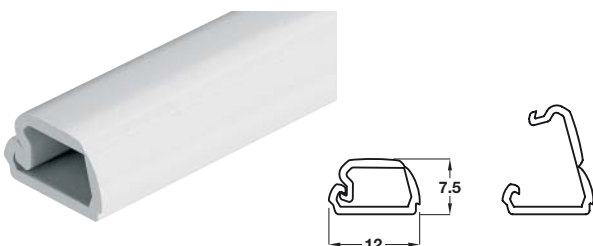

6-way distribution box

Cat. No.
833.74.743

Loox 12V extension lead

- > For 12V Loox system
- > Note: Total lead length from driver to light max. 6 m
- > Black plastic connectors
- > Order qty: 1 pc

Length	500 mm	1000 mm	2000 mm
Cat. No.	833.74.724	833.74.725	833.74.726

Loox 12V extension lead, 4-way

- > Convenient extension for additional lights
- > Max. 4 lights per extension lead can be connected, max. 2 extension leads can be coupled
- > Black plastic
- > Order qty: 1 pc

Length	6500 mm
4-way extension lead, 12V	833.74.765

Cable channels

- > Length: 2500 mm
- > For concealing visible cables in furniture and cabinets
- > With self adhesive tape
- > Order qty: 1 pc

Finish	White	Brown	Black
	RAL 9010	RAL 8007	RAL 9005
Cat. No.	833.89.013	833.89.023	833.89.033