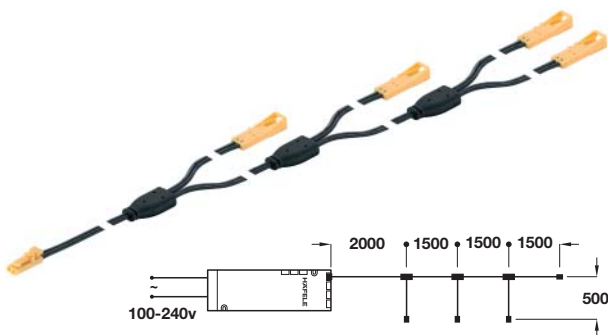

- > With the 6-way distributor up to 6 additional lights can be operated from one driver slot
- > With 2.0 m lead with Loox 12V connector
- > L x W x H: 58.5 x 38 x 10 mm
- > Black plastic
- > Order qty: 1 pc

6-way distribution box

Cat. No.
833.74.743

Loox 12V extension lead

- > For 12V Loox system
- > Note: Total lead length from driver to light max. 6 m
- > Black plastic connectors
- > Order qty: 1 pc

Length	500 mm	1000 mm	2000 mm
Cat. No.	833.74.724	833.74.725	833.74.726

Loox 12V extension lead, 4-way

- > Convenient extension for additional lights
- > Max. 4 lights per extension lead can be connected, max. 2 extension leads can be coupled
- > Black plastic
- > Order qty: 1 pc

Length	6500 mm
4-way extension lead, 12V	833.74.765

Cable channels

- > Length: 2500 mm
- > For concealing visible cables in furniture and cabinets
- > With self adhesive tape
- > Order qty: 1 pc

Finish	White	Brown	Black
	RAL 9010	RAL 8007	RAL 9005
Cat. No.	833.89.013	833.89.023	833.89.033