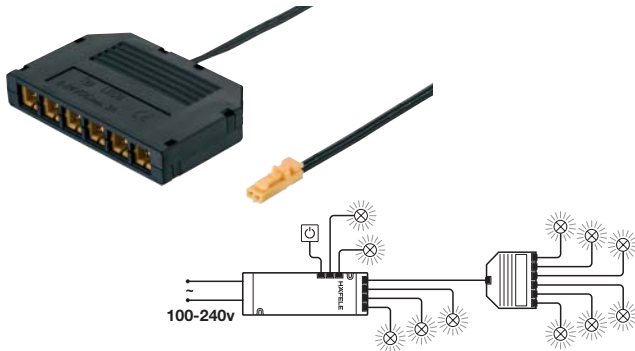

Loox 12V distributor

- > For connecting to Loox 12V drivers shown above
- > For adding up to three lights and an additional switch
- > Order qty: 1 pc

3-way distributor

Cat. No.
833.74.742

Loox 12V distributor, 6-way

- > With the 6-way distributor up to 6 additional lights can be operated from one driver slot
- > With 2.0 m lead with Loox 12V connector
- > L x W x H: 58.5 x 38 x 10 mm
- > Black plastic
- > Order qty: 1 pc

6-way distribution box

Cat. No.
833.74.743

Loox 12V extension lead

- > For 12V Loox system
- > Note: Total lead length from driver to light max. 6 m
- > Black plastic connectors
- > Order qty: 1 pc

Length	500 mm	1000 mm	2000 mm
Cat. No.	833.74.724	833.74.725	833.74.726

Loox 12V extension lead, 4-way

- > Convenient extension for additional lights
- > Max. 4 lights per extension lead can be connected, max. 2 extension leads can be coupled
- > Black plastic
- > Order qty: 1 pc