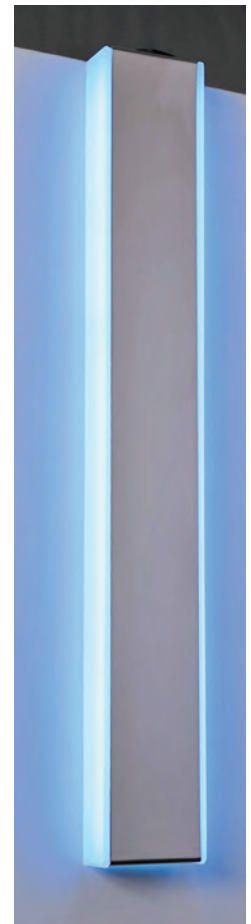

LOOX COMPATIBLE 12V LED TWO-FACES MIRROR LIGHT

Mirror light with bracket for top fixing. Light emits from either side to give unique lighting effect.

Loox Compatible 12V LED TWO-FACES bathroom mirror light

IP44

- > For surface mounting, with bracket for top fixing onto mirror
- > IP 44 rated
- > Voltage: 12V. Wattage: See table below.
- > With 1800 mm lead with Loox 12V connector
- > Frosted plastic cover
- > Order qty: 1 pc

Output:	6000 K	
Light colour:	Daylight white	
Length:	300 mm	500 mm
Number of diodes:	72	120
Light output (Lm):	492	820
Wattage (W):	6	10
Efficacy (Lm/W):	82	82
Colour Rendering Index:	80	80

Distance	Diffuse 6000 K	
	300 mm	500 mm
250 mm	680 Lx	730 Lx
500 mm	200 Lx	300 Lx
750 mm	90 Lx	150 Lx