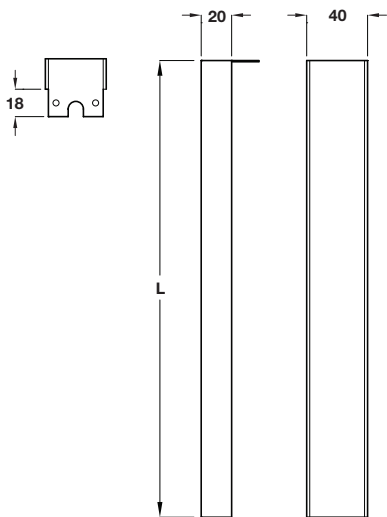

LOOX COMPATIBLE 12V LED TWO-FACES MIRROR LIGHT

Mirror light with bracket for top fixing. Light emits from either side to give unique lighting effect.

Loox Compatible 12V LED TWO-FACES bathroom mirror light

IP44

- > For surface mounting, with bracket for top fixing onto mirror
- > IP 44 rated
- > Voltage: 12V. Wattage: See table below.
- > With 1800 mm lead with Loox 12V connector
- > Frosted plastic cover
- > Order qty: 1 pc

Output:	6000 K	
Light colour:	Daylight white	
Length:	300 mm	500 mm
Number of diodes:	72	120
Light output (Lm):	492	820
Wattage (W):	6	10
Efficacy (Lm/W):	82	82
Colour Rendering Index:	80	80

Distance	Diffuse 6000 K	
	300 mm	500 mm
250 mm	680 Lx	730 Lx
500 mm	200 Lx	300 Lx
750 mm	90 Lx	150 Lx

Length	Cat. No.
300 mm	833.02.120
500 mm	833.02.121

- > Order Loox 12V driver and mains lead separately, shown on page **62**
- > Order switch separately, switches shown on pages **134-136**