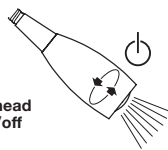

# LOOX 12V LED 2018 FLEXIBLE READING LIGHT

Reading light, flexible spotlight in the bookshelf or storage area - the application areas of the LED 2018 light could hardly be more diverse. It is easy to position, and the integrated glass lens provides a pleasant, uniform cone of light.

## Loox 12V LED 2018 flexible reading light, 2W

IP20

- > Flexible arm, swivel light head to switch on/off
- > Surface or drill through mounting
- > Screw fixing, fixings included
- > Lamp contains 1 diode
- > Colour temperature: Warm white 3000 K
- > Voltage: 12V. Wattage: 2W
- > With 2.0 m lead with Loox 12V connector
- > Silver grey aluminium
- > Order qty: 1 pc

> Note: This light is not dimmable

Distance	25°	3000 K
250 mm		2500 Lx
500 mm		1000 Lx
750 mm		500 Lx
1000 mm		300 Lx

Swivel light head to switch on/off

Output:	3000 K
Light colour:	Warm white
Number of diodes:	1
Light output (Lm):	70
Wattage (W):	2
Efficacy (Lm/W):	35
Colour Rendering Index:	81