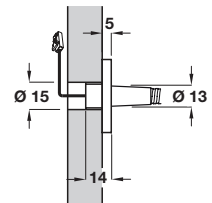

> Note: This light is not dimmable

Distance	25°	3000 K
250 mm		2500 Lx
500 mm		1000 Lx
750 mm		500 Lx
1000 mm		300 Lx

Swivel light head to switch on/off

Output:	3000 K
Light colour:	Warm white
Number of diodes:	1
Light output (Lm):	70
Wattage (W):	2
Efficacy (Lm/W):	35
Colour Rendering Index:	81

Fixing	Cat. No.
Surface mounting, Ø 8 mm access hole	833.74.100
Drill through, Ø 15 mm drill hole	833.74.110

Recess in the housing allows hidden cable mounting.

Surface mounting without hiding cable.

833.74.100 Surface mounting, Ø 8 mm drill hole required

833.74.110 Drill through, Ø 15 mm drill hole required

- > Order Loox 12V driver and mains lead separately, shown on page 62
- > Order switch separately, switches shown on pages 134-136