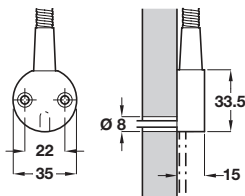

> Note: This light is not dimmable

Distance	25°	3000 K
250 mm		2500 Lx
500 mm		1000 Lx
750 mm		500 Lx
1000 mm		300 Lx

Swivel light head to switch on/off

Output:	3000 K
Light colour:	Warm white
Number of diodes:	1
Light output (Lm):	70
Wattage (W):	2
Efficacy (Lm/W):	35
Colour Rendering Index:	81

Fixing	Cat. No.
Surface mounting, Ø 8 mm access hole	833.74.100
Drill through, Ø 15 mm drill hole	833.74.110

Recess in the housing allows hidden cable mounting.

Surface mounting without hiding cable.

833.74.100 Surface mounting, Ø 8 mm drill hole required

833.74.110 Drill through, Ø 15 mm drill hole required

- > Order Loox 12V driver and mains lead separately, shown on page 62
- > Order switch separately, switches shown on pages 134-136