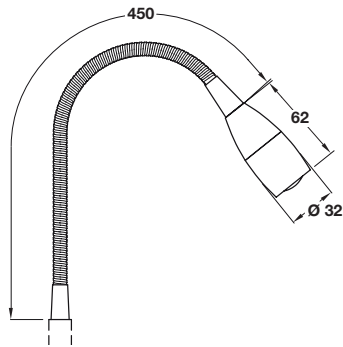

## Loox 12V LED 2018 flexible reading light, 2W

IP20

- > Flexible arm, swivel light head to switch on/off
- > Surface or drill through mounting
- > Screw fixing, fixings included
- > Lamp contains 1 diode
- > Colour temperature: Warm white 3000 K
- > Voltage: 12V. Wattage: 2W
- > With 2.0 m lead with Loox 12V connector
- > Silver grey aluminium
- > Order qty: 1 pc

> Note: This light is not dimmable

Distance	25°	3000 K
250 mm		2500 Lx
500 mm		1000 Lx
750 mm		500 Lx
1000 mm		300 Lx

Swivel light head to switch on/off

Output:	3000 K
Light colour:	Warm white
Number of diodes:	1
Light output (Lm):	70
Wattage (W):	2
Efficacy (Lm/W):	35
Colour Rendering Index:	81

Fixing	Cat. No.
Surface mounting, Ø 8 mm access hole	833.74.100
Drill through, Ø 15 mm drill hole	833.74.110

Recess in the housing allows hidden cable mounting.

Surface mounting without hiding cable.

833.74.100 Surface mounting, Ø 8 mm drill hole required