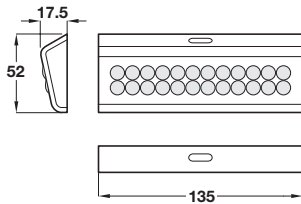

LOOX COMPATIBLE 12V LED YORK DOWNLIGHT

A wedge shape light ideal for internal cabinet lighting.

Loos Compatible 12V LED YORK downlight

IP20

- > Master and slave lights available; master light with infrared sensor switch
- > For surface mounting
- > Screw fixing, fixings included
- > Voltage: 12V. Wattage: 1.6W
- > With 2.0 m lead with Loos 12V connector
- > Anodised aluminium coloured plastic housing
- > Order qty: 1 pc

Distance	60°	4000-4500 K
300 mm		1200 Lx
500 mm		540 Lx

> Note: This light is not dimmable

Output:	4000-4500 K
Light colour:	Cool white
Number of diodes:	24
Light output (Lm):	192
Wattage (W):	1.6
Efficacy (Lm/W):	120
Colour Rendering Index:	70