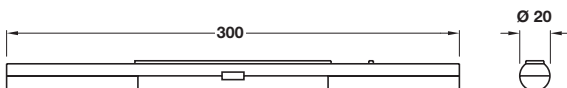

## Loox battery operated LED 9005 drawer light with sensor, 0.5W, USB charging

IP20

- > For surface mounting, light push fits into mounting plate
- > Screw fixing, fixings included
- > With selectable switch function:
  1. Door sensor switch: Door open = light on. Door closed = light off
  2. Sensor switch: Active on/off switching
- > Energy saving mode after 30 seconds: LED flashes 2 to 3 times and then turns off automatically
- > USB charging, 800 mm USB mini cable included
- > Service life: approx. 10 hours
- > Plastic
- > Order qty: 1 pc

Distance	60°	6500 K
250 mm		465 Lx
500 mm		150 Lx
750 mm		75 Lx
1000 mm		35 Lx

Output:	6500 K
Light colour:	Daylight white
Number of diodes:	6
Light output (Lm):	31
Wattage (W):	0.5
Efficacy (Lm/W):	62
Colour Rendering Index:	80