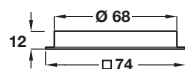

Loox Compatible 12V LED HE round spotlight, Ø 63 mm

IP20

- > For recess mounting, press fit in Ø 58 mm hole
- > Voltage: 12V. Wattage: 1.25W
- > With 2.5 m lead and a 100 mm lead with Loox 12V connector
- > Brushed stainless steel finish
- > Order qty: 1 pc

Output:	3200 K	5100 K
Light colour:	Warm white	Cool white
Number of diodes:	18	18
Light output (Lm):	30	35
Wattage (W):	1.25	1.25
Efficacy (Lm/W):	72	76
Colour Rendering Index:	80	80

Distance	60°	3200 K	5100 K
300 mm		1100 Lx	1250 Lx
500 mm		350 Lx	450 Lx
1000 mm		130 Lx	150 Lx

Finish	3200 K	5100 K
Brushed stainless steel	833.00.391	833.00.390

Loox Compatible 12V LED HE square spotlight, 74 mm

IP20

- > For recess mounting, press fit in Ø 68 mm hole
- > Light output: Lm per Watt: See table below
- > Voltage: 12V. Wattage: 1.25W
- > With 2.5 m lead and a 100 mm lead with Loox 12V connector
- > Brushed stainless steel finish
- > Order qty: 1 pc

Output:	3200 K	5100 K
Light colour:	Warm white	Cool white
Number of diodes:	16	16
Light output (Lm):	85	90
Wattage (W):	1.25	1.25
Efficacy (Lm/W):	68	72
Colour Rendering Index:	80	80

Distance	60°	3200 K	5100 K
300 mm		1050 Lx	1200 Lx
500 mm		370 Lx	440 Lx
1000 mm		120 Lx	145 Lx