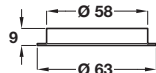

Loox Compatible 12V LED HE round spotlight, Ø 63 mm

IP20

- > For recess mounting, press fit in Ø 58 mm hole
- > Voltage: 12V. Wattage: 1.25W
- > With 2.5 m lead and a 100 mm lead with Loox 12V connector
- > Brushed stainless steel finish
- > Order qty: 1 pc

Output:	3200 K	5100 K
Light colour:	Warm white	Cool white
Number of diodes:	18	18
Light output (Lm):	30	35
Wattage (W):	1.25	1.25
Efficacy (Lm/W):	72	76
Colour Rendering Index:	80	80

Distance	60°	3200 K	5100 K
300 mm		1100 Lx	1250 Lx
500 mm		350 Lx	450 Lx
1000 mm		130 Lx	150 Lx

Finish	3200 K	5100 K
Brushed stainless steel	833.00.391	833.00.390

Loox Compatible 12V LED HE square spotlight, 74 mm

IP20

- > For recess mounting, press fit in Ø 68 mm hole
- > Light output: Lm per Watt: See table below
- > Voltage: 12V. Wattage: 1.25W
- > With 2.5 m lead and a 100 mm lead with Loox 12V connector
- > Brushed stainless steel finish
- > Order qty: 1 pc

Output:	3200 K	5100 K
Light colour:	Warm white	Cool white
Number of diodes:	16	16
Light output (Lm):	85	90
Wattage (W):	1.25	1.25
Efficacy (Lm/W):	68	72
Colour Rendering Index:	80	80

Distance	60°	3200 K	5100 K
300 mm		1050 Lx	1200 Lx
500 mm		370 Lx	440 Lx
1000 mm		120 Lx	145 Lx