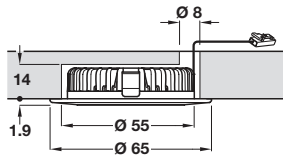

LOOX 12V LED 2020 DOWNLIGHT

This light is suitable for use in wet areas (zone 1) of bathrooms or kitchens when recess mounted. It also has an opaque cover which provides an even distribution of light.

Loox 12V LED 2020 downlight, Ø 65 mm, IP44 rated

IP44

- > For recess mounting, press-fit in Ø 55 mm hole
- > Voltage: 12V. Wattage: 3.2W
- > With 2.0 m lead with Loox 12V connector
- > Zinc alloy housing with opaque lamp cover
- > Order qty: 1 pc

	3000 K	4000 K	6000 K
Output:	3000 K	4000 K	6000 K
Light colour:	Warm white	Cool white	Daylight white
Number of diodes:	6	6	6
Light output (Lm):	122	107	99
Wattage (W):	3.2	3.2	3.2
Efficacy (Lm/W):	38	33	31
Colour Rendering Index:	84	84	84

Distance	110°	3000 K	4000 K	6000 K
250 mm		510 Lx	550 Lx	550 Lx
500 mm		173 Lx	182 Lx	182 Lx
750 mm		83 Lx	90 Lx	90 Lx
1000 mm		46 Lx	46 Lx	46 Lx

> Order bezel separately for surface mounting

Finish	3000 K	4000 K	6000 K
Matt nickel	833.72.020	833.72.021	833.72.022
Polished chrome	833.72.030	833.72.031	833.72.032

Loox 12V LED 2020 bezel, Ø 66.5 mm

> Note: IP rating is 20 when light is surface mounted

- > For surface mounting Loox LED 2020 downlight
- > Screw fixing, fixings included
- > Zinc alloy
- > Order qty: 1 pc