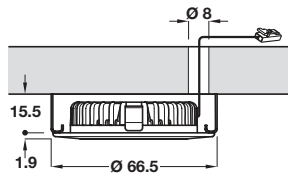

IP44

- > For recess mounting, press-fit in Ø 55 mm hole
- > Voltage: 12V. Wattage: 3.2W
- > With 2.0 m lead with Loox 12V connector
- > Zinc alloy housing with opaque lamp cover
- > Order qty: 1 pc

	3000 K	4000 K	6000 K
Output:	3000 K	4000 K	6000 K
Light colour:	Warm white	Cool white	Daylight white
Number of diodes:	6	6	6
Light output (Lm):	122	107	99
Wattage (W):	3.2	3.2	3.2
Efficacy (Lm/W):	38	33	31
Colour Rendering Index:	84	84	84

Distance	110°	3000 K	4000 K	6000 K
250 mm		510 Lx	550 Lx	550 Lx
500 mm		173 Lx	182 Lx	182 Lx
750 mm		83 Lx	90 Lx	90 Lx
1000 mm		46 Lx	46 Lx	46 Lx

> Order bezel separately for surface mounting

Finish	3000 K	4000 K	6000 K
Matt nickel	833.72.020	833.72.021	833.72.022
Polished chrome	833.72.030	833.72.031	833.72.032

Loox 12V LED 2020 bezel, Ø 66.5 mm

> Note: IP rating is 20 when light is surface mounted

- > For surface mounting Loox LED 2020 downlight
- > Screw fixing, fixings included
- > Zinc alloy
- > Order qty: 1 pc