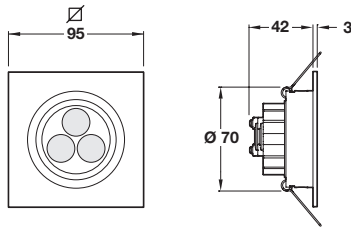

Loox Compatible 350mA LED L-3 ceiling swivel light, with 20° swivel adjustment

IP20

- > For recess mounting, for installation in \varnothing 70 mm hole
- > With 20° swivel adjustment
- > Press fit fixing
- > Current: 350 mA. Wattage: 3W
- > With 2.0 m lead with Loox 350mA connector
- > Aluminium
- > Order qty: 1 pc

Output:	3000 K
Light colour:	Warm white
Number of diodes:	3
Light output (Lm):	210
Wattage (W):	3W
Efficacy (Lm/W):	70
Colour Rendering Index:	80

Distance	70°	3000 K
500 mm		2200 Lx
1000 mm		450 Lx
2000 mm		130 Lx

Light swivels 20°

Finish	3000 K
Aluminium	833.06.360

Loox Compatible 350mA LED CORE ceiling swivel light, with 20° swivel adjustment

IP20

- > For recess mounting, for installation in \varnothing 48-50 mm hole
- > With 20° swivel adjustment
- > Press fit fixing
- > Current: 350 mA. Wattage: 1W
- > With 2.0 m lead with Loox 350mA connector
- > Aluminium, aluminium finish
- > Order qty: 1 pc

Output:	3000 K
Light colour:	Warm white
Number of diodes:	1
Light output (Lm):	140
Wattage (W):	1W
Efficacy (Lm/W):	140
Colour Rendering Index:	80

Distance	60°	3000 K
500 mm		1670 Lx
1000 mm		380 Lx
2000 mm		100 Lx