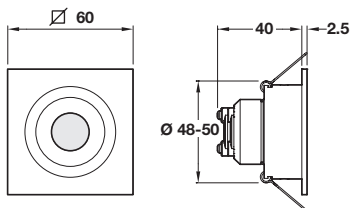

Output:	3000 K
Light colour:	Warm white
Number of diodes:	3
Light output (Lm):	210
Wattage (W):	3W
Efficacy (Lm/W):	70
Colour Rendering Index:	80

Distance	70°	3000 K
500 mm		2200 Lx
1000 mm		450 Lx
2000 mm		130 Lx

Light swivels 20°

Finish	3000 K
Aluminium	833.06.360

Loox Compatible 350mA LED CORE ceiling swivel light, with 20° swivel adjustment

IP20

- > For recess mounting, for installation in \varnothing 48-50 mm hole
- > With 20° swivel adjustment
- > Press fit fixing
- > Current: 350 mA. Wattage: 1W
- > With 2.0 m lead with Loox 350mA connector
- > Aluminium, aluminium finish
- > Order qty: 1 pc

Output:	3000 K
Light colour:	Warm white
Number of diodes:	1
Light output (Lm):	140
Wattage (W):	1W
Efficacy (Lm/W):	140
Colour Rendering Index:	80

Distance	60°	3000 K
500 mm		1670 Lx
1000 mm		380 Lx
2000 mm		100 Lx