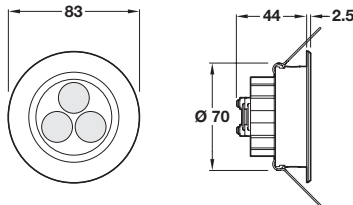

LOOX COMPATIBLE 350mA LED CEILING LIGHTS

Loox Compatible 350mA LED STORM ceiling light, Ø 140 mm, with 20° swivel adjustment

IP20

- > For recess mounting, for installation in Ø 120 mm hole
- > With 20° swivel adjustment
- > Press-fit clip fixing
- > Current: 350mA. Wattage: 9W
- > With 2.0 m lead with Loox 350mA connector
- > Aluminium, white finish
- > Order qty: 1 pc

Distance	60°	3000 K
500 mm		7000 Lx
1000 mm		1300 Lx
2000 mm		450 Lx

Light swivels 20°

Output:	3000 K
Light colour:	Warm white
Number of diodes:	9
Light output (Lm):	630
Wattage (W):	9W
Efficacy (Lm/W):	70
Colour Rendering Index:	80

Finish	3000 K
White	833.06.380

Loox Compatible 350mA LED K-3 ceiling light, with 20° swivel adjustment

IP20

- > For recess mounting, for installation in Ø 70 mm hole
- > With 20° swivel adjustment
- > Press-fit clip fixing
- > Current: 350 mA. Wattage: 3W
- > With 2.0 m lead with Loox 350mA connector
- > Aluminium
- > Order qty: 1 pc

Distance	70°	3000 K
500 mm		2200 Lx
1000 mm		450 Lx
2000 mm		130 Lx

Light swivels 20°

Output:	3000 K
Light colour:	Warm white
Number of diodes:	3
Light output (Lm):	210
Wattage (W):	3W
Efficacy (Lm/W):	70
Colour Rendering Index:	80