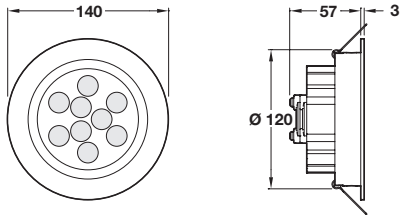

LOOX COMPATIBLE 350mA LED CEILING LIGHTS

Loox Compatible 350mA LED STORM ceiling light, Ø 140 mm, with 20° swivel adjustment

IP20

- > For recess mounting, for installation in Ø 120 mm hole
- > With 20° swivel adjustment
- > Press-fit clip fixing
- > Current: 350mA. Wattage: 9W
- > With 2.0 m lead with Loox 350mA connector
- > Aluminium, white finish
- > Order qty: 1 pc

Distance	60°	3000 K
500 mm		7000 Lx
1000 mm		1300 Lx
2000 mm		450 Lx

Light swivels 20°

Output:	3000 K
Light colour:	Warm white
Number of diodes:	9
Light output (Lm):	630
Wattage (W):	9W
Efficacy (Lm/W):	70
Colour Rendering Index:	80

Finish	3000 K
White	833.06.380

Loox Compatible 350mA LED K-3 ceiling light, with 20° swivel adjustment

IP20

- > For recess mounting, for installation in Ø 70 mm hole
- > With 20° swivel adjustment
- > Press-fit clip fixing
- > Current: 350 mA. Wattage: 3W
- > With 2.0 m lead with Loox 350mA connector
- > Aluminium
- > Order qty: 1 pc

Distance	70°	3000 K
500 mm		2200 Lx
1000 mm		450 Lx
2000 mm		130 Lx

Light swivels 20°

Output:	3000 K
Light colour:	Warm white
Number of diodes:	3
Light output (Lm):	210
Wattage (W):	3W
Efficacy (Lm/W):	70
Colour Rendering Index:	80