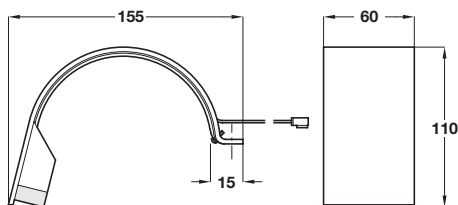

LOOX COMPATIBLE 350mA LED GIRO MIRROR LIGHTS

LED light, IP44 rated, for top fixing to mirrors.

Loox Compatible 350mA LED GIRO overhead mirror light, 2x 3.2W

IP44

- > For surface mounting, with bracket for top fixing onto mirror
- > Screw fixing, fixings included
- > IP 44 rated
- > Current: 350 mA. Wattage: 2x 3.2W
- > With 1.8 m lead with Loox 350mA connector
- > Steel
- > Order qty: 1 pc

Output:	5000 K
Light colour:	Cool white
Number of diodes:	2
Light output (Lm):	256
Wattage (W):	2x 3.2W
Efficacy (Lm/W):	80
Colour Rendering Index:	80

Distance	Diffuse	5000 K
250 mm		1730 Lx
500 mm		455 Lx
750 mm		200 Lx

Finish
Polished chrome

Cat. No.
833.08.020

- > Order Loox 350mA driver and mains lead separately, shown on page **132**
- > Order switch separately, switches shown on pages **134-136**