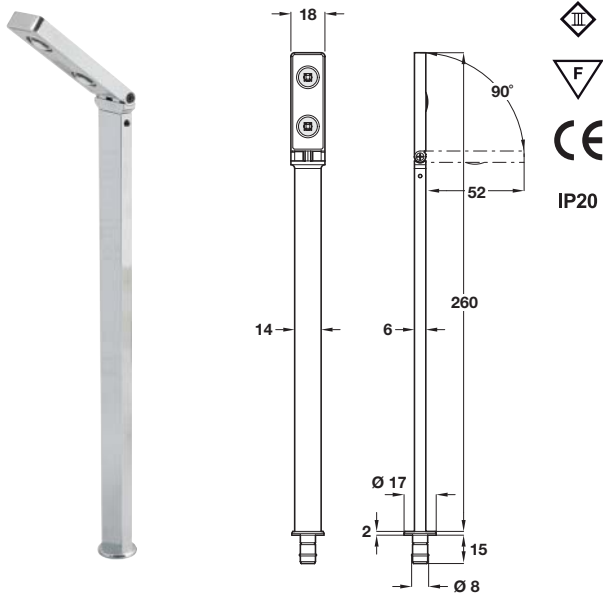

# LOOX COMPATIBLE 350mA LED TEKA 2 DISPLAY LIGHT

Polished chrome display light with two high powered LEDs - one cool white and one warm white - giving a unique lighting effect.

## Loos Compatible 350mA TEKA 2 display post light

- > Light includes 2 LEDs; 1x warm white 3000 K LED and 1x cool white 5000 K LED equating to 4000 K when together
- > For surface mounting
- > Bush included; press-fit in Ø 16 mm hole
- > Current: 350mA. Wattage: 1.2W
- > With 2.0 m lead with Loos 350mA connector
- > Anodised aluminium light with fixing bush
- > Order qty: 1 pc

Output:	1x 3000 K + 1x 5000 K = 4000 K
Light colour:	Cool white
Number of diodes:	2
Light output (Lm):	190
Wattage (W):	2x 1.2
Efficacy (Lm/W):	80
Colour Rendering Index:	80

Distance	80°	4000 K
300 mm		1000 Lx
500 mm		380 Lx
1000 mm		95 Lx

Finish  
Polished chrome

4000 K  
833.37.260

- > Order Loos 350mA driver and mains lead separately, shown on page **132**
- > Order switch separately, switches shown on pages **134-136**