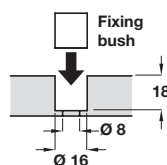

## Loos Compatible 350mA TEKA 2 display post light

- > Light includes 2 LEDs; 1x warm white 3000 K LED and 1x cool white 5000 K LED equating to 4000 K when together
- > For surface mounting
- > Bush included; press-fit in Ø 16 mm hole
- > Current: 350mA. Wattage: 1.2W
- > With 2.0 m lead with Loos 350mA connector
- > Anodised aluminium light with fixing bush
- > Order qty: 1 pc

Output:	1x 3000 K + 1x 5000 K = 4000 K
Light colour:	Cool white
Number of diodes:	2
Light output (Lm):	190
Wattage (W):	2x 1.2
Efficacy (Lm/W):	80
Colour Rendering Index:	80

Distance	80°	4000 K
300 mm		1000 Lx
500 mm		380 Lx
1000 mm		95 Lx

Finish  
Polished chrome

4000 K  
833.37.260

- > Order Loos 350mA driver and mains lead separately, shown on page **132**
- > Order switch separately, switches shown on pages **134-136**