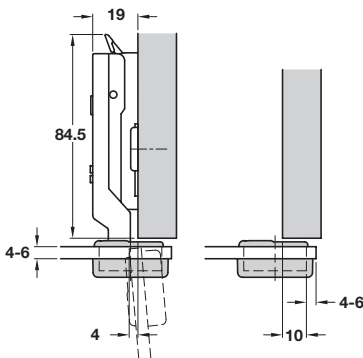

# TIOMOS 95° GLASS DOOR HINGE

- > For glass thickness 4-6 mm
- > Opening angle 95°, Ø 26 mm cup
- > Flat hinge arm
- > 3-dimensional adjustment with appropriate mounting plate
- > With convenient depth adjustment
- > Without soft close
- > Screw fixing cup
- > Click on arm
- > Nickel-plated zinc alloy cup and arm
- > Order qty: 1 pc

Drilling pattern for cup fixing

Drilling pattern for screw fixing

> Mounting plates, cover caps and accessories for these TIOMOS click on fixing hinges see pages 85-88

## Full overlay mounting

Door overlay mm						
13	14	15	16	17	18	
		3	4	5	6	0
3	4	5	6			2
Distance to cup E mm				Mounting plate height mm		

Soft close	Screw fixing
Without	348.44.500