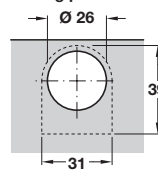

# TIOMOS 95° GLASS DOOR HINGE

- > For glass thickness 4-6 mm
- > Opening angle 95°, Ø 26 mm cup
- > Flat hinge arm
- > 3-dimensional adjustment with appropriate mounting plate
- > With convenient depth adjustment
- > Without soft close
- > Screw fixing cup
- > Click on arm
- > Nickel-plated zinc alloy cup and arm
- > Order qty: 1 pc

Drilling pattern for cup fixing

Drilling pattern for screw fixing

> Mounting plates, cover caps and accessories for these TIOMOS click on fixing hinges see pages 85-88

## Full overlay mounting

Door overlay mm						
13	14	15	16	17	18	
		3	4	5	6	0
3	4	5	6			2
Distance to cup E mm				Mounting plate height mm		

Soft close	Screw fixing
Without	348.44.500