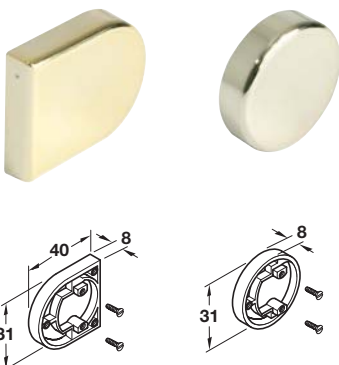

# TIOMOS 95° GLASS DOOR HINGE

- > For glass thickness 4-6 mm
- > Opening angle 95°, Ø 26 mm cup
- > Flat hinge arm
- > 3-dimensional adjustment with appropriate mounting plate
- > With convenient depth adjustment
- > Without soft close
- > Screw fixing cup
- > Click on arm
- > Nickel-plated zinc alloy cup and arm
- > Order qty: 1 pc

Drilling pattern for cup fixing

Drilling pattern for screw fixing

> Mounting plates, cover caps and accessories for these TIOMOS click on fixing hinges see pages 85-88

## Full overlay mounting

Door overlay mm						
13	14	15	16	17	18	
		3	4	5	6	0
3	4	5	6			2
Distance to cup E mm				Mounting plate height mm		

Soft close	Screw fixing
Without	348.44.500

## Cover caps

- > Plastic
- > Order qty: 1 pc (\*multiples of 10 pcs)

Finish	D shaped	Round
Polished brass	324.05.824	324.05.833
Polished chrome	324.05.726	324.05.735
Satin nickel	324.05.628	324.05.637*