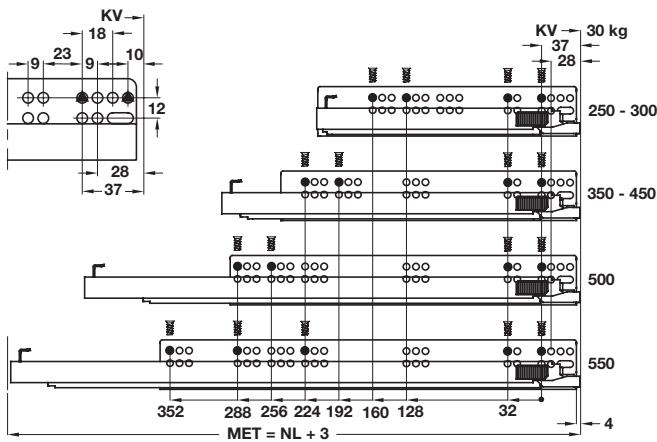

Drawer installation dimensions

- HV Height adjustment
- KV Front edge of cabinet
- LWK Inside cabinet width
- LWS Internal drawer width
- MET Min. installation depth
- NL Nominal length
- SKL Length of drawer

Length (NL)	Drawer length (SK)	Min. inst. depth	Cat. No.
30 kg carrying capacity			
250 mm	240 mm	253 mm	433.23.726*
270 mm	260 mm	273 mm	433.23.728*
300 mm	290 mm	303 mm	433.23.731*
350 mm	340 mm	353 mm	433.23.736*
400 mm	390 mm	403 mm	433.23.741*
450 mm	440 mm	453 mm	433.23.746
500 mm	490 mm	503 mm	433.23.751
550 mm	540 mm	553 mm	433.23.756
Dynamooov front brackets			433.23.004

> Dynamooov front brackets, plus the full range of accessories and jigs are shown on pages **279-280**