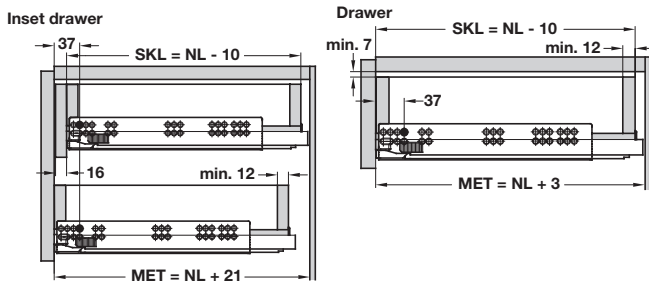

DYNAMOOV 30 KG

The Dynamooov undermount slide system from Grass.

Dynamooov drawer runners, full extension

- > 30 kg carrying capacity
- > With integrated Soft-close
- > Fully synchronized runners
- > Integrated height adjustment without tools + 3.5 mm
- > Galvanized steel
- > Order qty: 15/20* pair

Drawer installation dimensions

- HV Height adjustment
- KV Front edge of cabinet
- LWK Inside cabinet width
- LWS Internal drawer width
- MET Min. installation depth
- NL Nominal length
- SKL Length of drawer

Length (NL)	Drawer length (SK)	Min. inst. depth	Cat. No.
30 kg carrying capacity			
250 mm	240 mm	253 mm	433.23.726*
270 mm	260 mm	273 mm	433.23.728*
300 mm	290 mm	303 mm	433.23.731*
350 mm	340 mm	353 mm	433.23.736*
400 mm	390 mm	403 mm	433.23.741*
450 mm	440 mm	453 mm	433.23.746
500 mm	490 mm	503 mm	433.23.751
550 mm	540 mm	553 mm	433.23.756
Dynamooov front brackets			433.23.004

> Dynamooov front brackets, plus the full range of accessories and jigs are shown on pages **279-280**