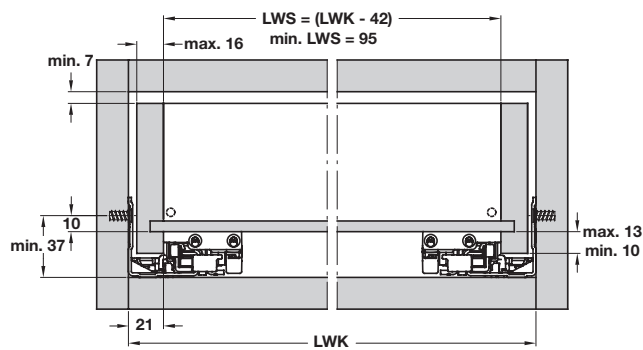

Drawer installation dimensions

- HV Height adjustment
- KV Front edge of cabinet
- LWK Inside cabinet width
- LWS Internal drawer width
- MET Min. installation depth
- NL Nominal length
- SKL Length of drawer

Length (NL)	Drawer length (SK)	Min. inst. depth	Cat. No.
30 kg carrying capacity			
250 mm	240 mm	253 mm	433.23.726*
270 mm	260 mm	273 mm	433.23.728*
300 mm	290 mm	303 mm	433.23.731*
350 mm	340 mm	353 mm	433.23.736*
400 mm	390 mm	403 mm	433.23.741*
450 mm	440 mm	453 mm	433.23.746
500 mm	490 mm	503 mm	433.23.751
550 mm	540 mm	553 mm	433.23.756
Dynamooov front brackets			433.23.004

> Dynamooov front brackets, plus the full range of accessories and jigs are shown on pages **279-280**