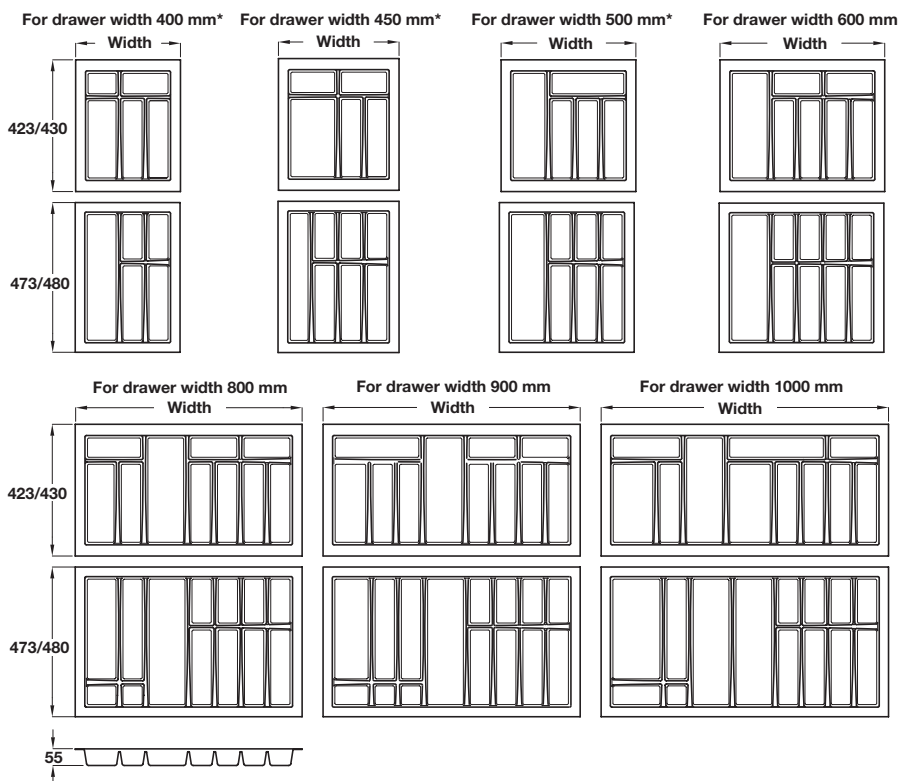

CUTLERY INSERTS TO SUIT DRAWER BOXES

Anthracite or silver cutlery inserts with optional beech or anthracite plastic holders and trays.

- > Height: 55 mm
- > For cabinets widths 400-1000 mm with 18/19 mm board thickness
- > To suit either Grass Nova Pro, Blum or Moovit drawer boxes
- > Two depths available:
 - 423 mm (Blum) /430 mm (Moovit) to suit 450 mm deep drawer boxes
 - 473 mm (Blum) /480 mm (Moovit) to suit 500 mm deep drawer boxes
- > 2x Sealing strips included
- > Anthracite or silver plastic inserts, grey plastic sealing strips
- > Please note: Width dimension does NOT include sealing strip
- > Order qty: 1 set

***Please note:**
Spice jar and knife block inserts are not suitable for use in inserts for 400, 450 or 500 mm cabinet widths

LIFT, TURN AND SLIDE 2013, © Häfele U.K. Ltd 2013. Dimensional data not binding. We reserve the right to alter specifications without notice.

Cutlery insert, anthracite or silver plastic

To suit drawer boxes

	Blum (Anthracite) (Width = Cabinet width - 86 mm)		Moovit/Grass Nova Pro (Silver) (Width = Cabinet width - 98 mm)	
For cabinet width	423 mm depth	473 mm depth	430 mm depth	480 mm depth
400 mm	556.41.343	556.41.363	553.64.512	553.64.522
450 mm	-	-	553.64.513	553.64.523
500 mm	556.41.345	556.41.365	553.64.514	553.64.524
600 mm	556.41.347	556.41.367	553.64.515	553.64.525
800 mm	556.41.348	556.41.368	553.64.518	553.64.528
900 mm	556.41.349	556.41.369	553.64.517	553.64.527
1000 mm	556.41.350	556.41.370	553.64.519	553.64.529