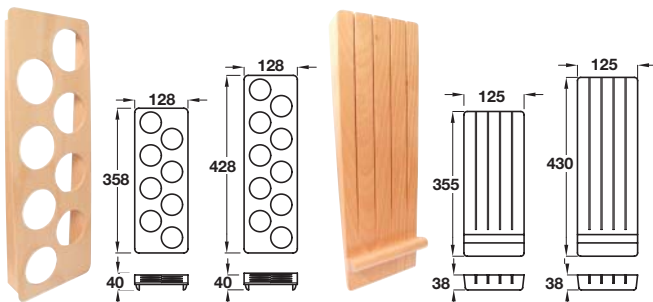

CUTLERY INSERTS TO SUIT DRAWER BOXES

Anthracite or silver cutlery inserts with optional beech or anthracite plastic holders and trays.

- > Height: 55 mm
- > For cabinets widths 400-1000 mm with 18/19 mm board thickness
- > To suit either Grass Nova Pro, Blum or Moovit drawer boxes
- > Two depths available:
 - 423 mm (Blum) /430 mm (Moovit) to suit 450 mm deep drawer boxes
 - 473 mm (Blum) /480 mm (Moovit) to suit 500 mm deep drawer boxes
- > 2x Sealing strips included
- > Anthracite or silver plastic inserts, grey plastic sealing strips
- > Please note: Width dimension does NOT include sealing strip
- > Order qty: 1 set

Cutlery insert, anthracite or silver plastic

To suit drawer boxes

	Blum (Anthracite) (Width = Cabinet width - 86 mm)		Moovit/Grass Nova Pro (Silver) (Width = Cabinet width - 98 mm)	
For cabinet width	423 mm depth	473 mm depth	430 mm depth	480 mm depth
400 mm	556.41.343	556.41.363	553.64.512	553.64.522
450 mm	-	-	553.64.513	553.64.523
500 mm	556.41.345	556.41.365	553.64.514	553.64.524
600 mm	556.41.347	556.41.367	553.64.515	553.64.525
800 mm	556.41.348	556.41.368	553.64.518	553.64.528
900 mm	556.41.349	556.41.369	553.64.517	553.64.527
1000 mm	556.41.350	556.41.370	553.64.519	553.64.529

Decorative and sealing profile

- > Lengths included with inserts, but available separately in 1.0 m roll if required
- > Grey plastic
- > Order qty: 1 set

Length	Cat. No.
1.0 m	556.39.599

Spice jar and knife block inserts

- > Lacquered beech
- > Please note: Spice jar and knife block inserts are not suitable for use in inserts for 400, 450 or 500 mm cabinet widths
- > Order qty: 1 pc

For drawer depth	Spice jar insert	Knife block insert
450 mm	556.39.240	556.39.261
500 mm	556.39.250	556.39.271