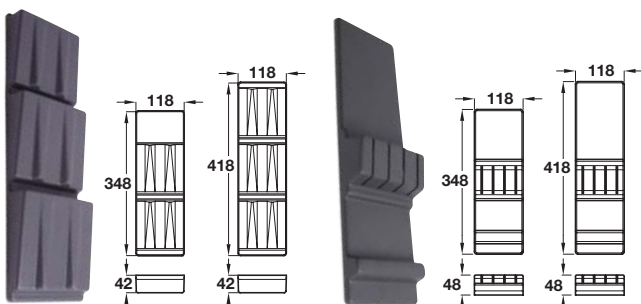

Spice jar and knife block inserts

- > Anthracite plastic
- > Please note: Spice jar and knife block inserts are not suitable for use in inserts for 400, 450 or 500 mm cabinet widths
- > Order qty: 1 pc

For drawer depth	Spice jar insert	Knife block insert
450 mm	556.39.341	556.39.360
500 mm	556.39.351	556.39.370