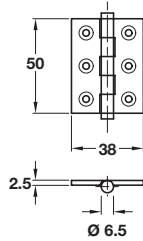

Button finial butt hinge

- > Button finial, unwashed
- > Brass
- > Order qty: 1 pc

Finish	Cat. No.
Polished brass	354.43.520
Antique bronze	354.43.120
Satin nickel	354.43.620
Polished chrome	354.43.220
Satin chrome	354.43.420