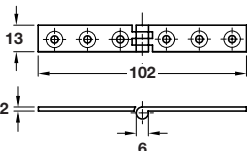

Desk hinge

- > With brass pin
- > Electro brass
- > Order qty: 1 pc

Finish	Cat. No.
Self colour	354.41.002
Polished brass	354.41.802