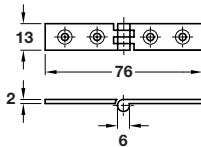

Finish	Cat. No.
Self colour	354.64.500

Table hinge

- > With brass pin
- > Polished brass
- > Order qty: 1 pc

Finish	Cat. No.
Polished brass	354.28.802

Desk hinge

- > With brass pin
- > Electro brass
- > Order qty: 1 pc