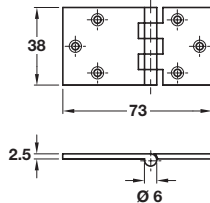

Table hinge

- > With brass pin
- > Polished brass
- > Order qty: 1 pc

Finish	Cat. No.
Polished brass	354.28.802