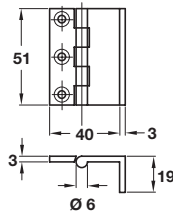

Steeple finial butt hinge

- > Steeple finial, unwashed
- > Brass
- > Order qty: 1 pc

Finish	Cat. No.
Polished chrome	354.43.231
Satin chrome	354.43.431

Cranked hinge

- > Unhanded
- > With brass pin
- > Brass
- > Order qty: 1 pc