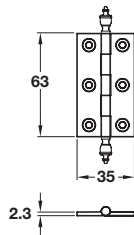

Button finial butt hinge

- > Button finial, unwashed
- > Brass
- > Order qty: 1 pc

Finish	Cat. No.
Polished brass	354.43.520
Antique bronze	354.43.120
Satin nickel	354.43.620
Polished chrome	354.43.220
Satin chrome	354.43.420

Steeple finial butt hinge

- > Steeple finial, unwashed
- > Brass
- > Order qty: 1 pc

Finish	Cat. No.
Polished chrome	354.43.231
Satin chrome	354.43.431

Cranked hinge

- > Unhanded
- > With brass pin
- > Brass
- > Order qty: 1 pc