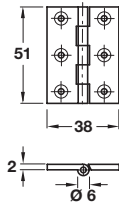

Steeple finial butt hinge

- > Threaded detachable steeple finial, unwashed
- > Brass
- > Order qty: 1 pc

Finish	Cat. No.
Satin nickel-plated	354.43.600
Antique bronze	354.43.100

Ball finial butt hinge

- > Threaded detachable ball finial, unwashed
- > Brass
- > Order qty: 1 pc

Finish	50 x 38 mm	63 x 35 mm
Satin nickel-plated	354.43.610	-
Polished brass	354.43.510	-
Polished chrome	354.43.210	354.43.211
Satin chrome	354.43.410	354.43.411

Heavy gauge butt hinge

- > With brass pin
- > Unwashed but with extra thick flaps
- > Brass
- > Order qty: 1 pc

Ball finial butt hinge

- > Threaded detachable ball finial, unwashed
- > Brass
- > Order qty: 1 pc

Finish	50 x 38 mm	63 x 35 mm
Satin nickel-plated	354.43.610	-
Polished brass	354.43.510	-
Polished chrome	354.43.210	354.43.211
Satin chrome	354.43.410	-
Imitation antique bronze	-	354.43.411