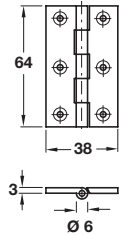

Heavy gauge butt hinge

- > With brass pin
- > Unwashed but with extra thick flaps
- > Brass
- > Order qty: Multiples of 20 pcs

Finish	Cat. No.
Self colour	354.10.540
Polished brass	354.10.840
Polished chrome	354.10.240