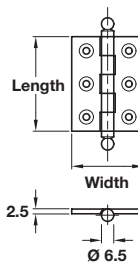

Steeple finial butt hinge

- > Threaded detachable steeple finial, unwashed
- > Brass
- > Order qty: 1 pc

Finish	Cat. No.
Satin nickel-plated	354.43.600
Antique bronze	354.43.100

Ball finial butt hinge

- > Threaded detachable ball finial, unwashed
- > Brass
- > Order qty: 1 pc

Finish	50 x 38 mm	63 x 35 mm
Satin nickel-plated	354.43.610	-
Polished brass	354.43.510	-
Polished chrome	354.43.210	354.43.211
Satin chrome	354.43.410	354.43.411

Heavy gauge butt hinge

- > With brass pin
- > Unwashed but with extra thick flaps
- > Brass
- > Order qty: 1 pc