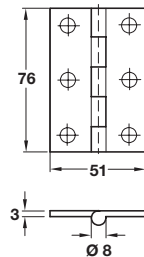

Heavy gauge butt hinge

- > With brass pin
- > Unwashed but with extra thick flaps
- > Brass
- > Order qty: Multiples of 20 pcs

Finish	Cat. No.
Self colour	354.10.540
Polished brass	354.10.840
Polished chrome	354.10.240

Heavy gauge butt hinge

- > With brass pin
- > Unwashed but with extra thick flaps
- > Brass
- > Order qty: 1 pc

Finish	Cat. No.
Self colour	921.08.408
Polished brass	921.08.430
Polished chrome	921.08.435

Finish	50 x 38 mm	63 x 35 mm
Satin nickel-plated	354.43.610	-
Polished brass	354.43.510	-
Polished chrome	354.43.210	354.43.211
Satin chrome	354.43.410	354.43.411

Heavy gauge butt hinge

- > With brass pin
- > Unwashed but with extra thick flaps
- > Brass
- > Order qty: 1 pc

Ball finial butt hinge

- > Threaded detachable ball finial, unwashed
- > Brass
- > Order qty: 1 pc

Finish	50 x 38 mm	63 x 35 mm
Satin nickel-plated	354.43.610	-
Polished brass	354.43.510	-
Polished chrome	354.43.210	354.43.211
Satin chrome	354.43.410	-
Imitation antique bronze	-	354.43.411