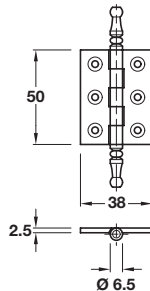

Heavy gauge butt hinge

- > With brass pin
- > Unwashed but with extra thick flaps
- > Brass
- > Order qty: 1 pc

Finish	Cat. No.
Self colour	921.08.408
Polished brass	921.08.430
Polished chrome	921.08.435

Steeple finial butt hinge

- > Threaded detachable steeple finial, unwashed
- > Brass
- > Order qty: 1 pc

Finish	Cat. No.
Satin nickel-plated	354.43.600
Antique bronze	354.43.100

Ball finial butt hinge

- > Threaded detachable ball finial, unwashed
- > Brass
- > Order qty: 1 pc

Finish	50 x 38 mm	63 x 35 mm
Satin nickel-plated	354.43.610	-
Polished brass	354.43.510	-
Polished chrome	354.43.210	354.43.211
Satin chrome	354.43.410	354.43.411

Heavy gauge butt hinge

- > With brass pin
- > Unwashed but with extra thick flaps
- > Brass
- > Order qty: 1 pc

Ball finial butt hinge

- > Threaded detachable ball finial, unwashed
- > Brass
- > Order qty: 1 pc

Finish	50 x 38 mm	63 x 35 mm
Satin nickel-plated	354.43.610	-
Polished brass	354.43.510	-
Polished chrome	354.43.210	354.43.211
Satin chrome	354.43.410	-
Imitation antique bronze	-	354.43.411