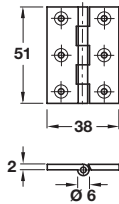

Heavy gauge butt hinge

- > With brass pin
- > Unwashed but with extra thick flaps
- > Brass
- > Order qty: 1 pc

Finish	Cat. No.
Self colour	354.10.532
Polished brass	354.10.830
Polished chrome	354.10.230
Satin chrome	354.10.432

Finish	50 x 38 mm	63 x 35 mm
Satin nickel-plated	354.43.610	-
Polished brass	354.43.510	-
Polished chrome	354.43.210	354.43.211
Satin chrome	354.43.410	354.43.411

Heavy gauge butt hinge

- > With brass pin
- > Unwashed but with extra thick flaps
- > Brass
- > Order qty: 1 pc

Ball finial butt hinge

- > Threaded detachable ball finial, unwashed
- > Brass
- > Order qty: 1 pc

Finish	50 x 38 mm	63 x 35 mm
Satin nickel-plated	354.43.610	-
Polished brass	354.43.510	-
Polished chrome	354.43.210	354.43.211
Satin chrome	354.43.410	-
Imitation antique bronze	-	354.43.411