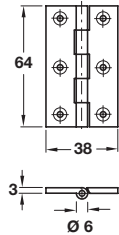

Finish	50 x 38 mm	63 x 35 mm
Satin nickel-plated	354.43.610	-
Polished brass	354.43.510	-
Polished chrome	354.43.210	354.43.211
Satin chrome	354.43.410	354.43.411

Heavy gauge butt hinge

- > With brass pin
- > Unwashed but with extra thick flaps
- > Brass
- > Order qty: 1 pc

Finish	Cat. No.
Self colour	354.10.532
Polished brass	354.10.830
Polished chrome	354.10.230
Satin chrome	354.10.432

Heavy gauge butt hinge

- > With brass pin
- > Unwashed but with extra thick flaps
- > Brass
- > Order qty: Multiples of 20 pcs

Ball finial butt hinge

- > Threaded detachable ball finial, unwashed
- > Brass
- > Order qty: 1 pc

Finish	50 x 38 mm	63 x 35 mm
Satin nickel-plated	354.43.610	-
Polished brass	354.43.510	-
Polished chrome	354.43.210	354.43.211
Satin chrome	354.43.410	-
Imitation antique bronze	-	354.43.411