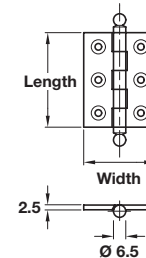

Finish	Cat. No.
Self colour	921.08.408
Polished brass	921.08.430
Polished chrome	921.08.435

Steeple finial butt hinge

- > Threaded detachable steeple finial, unwashed
- > Brass
- > Order qty: 1 pc

Finish	Cat. No.
Satin nickel-plated	354.43.600
Antique bronze	354.43.100

Ball finial butt hinge

- > Threaded detachable ball finial, unwashed
- > Brass
- > Order qty: 1 pc

Finish	50 x 38 mm	63 x 35 mm
Satin nickel-plated	354.43.610	-
Polished brass	354.43.510	-
Polished chrome	354.43.210	354.43.211
Satin chrome	354.43.410	-
Imitation antique bronze	-	354.43.411