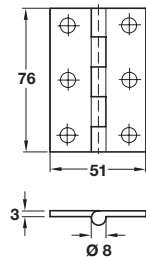

Finish	50 x 38 mm	63 x 35 mm
Satin nickel-plated	354.43.610	-
Polished brass	354.43.510	-
Polished chrome	354.43.210	354.43.211
Satin chrome	354.43.410	354.43.411

Heavy gauge butt hinge

- > With brass pin
- > Unwashed but with extra thick flaps
- > Brass
- > Order qty: 1 pc

Finish	Cat. No.
Self colour	354.10.532
Polished brass	354.10.830
Polished chrome	354.10.230
Satin chrome	354.10.432

Heavy gauge butt hinge

- > With brass pin
- > Unwashed but with extra thick flaps
- > Brass
- > Order qty: Multiples of 20 pcs

Finish	Cat. No.
Self colour	354.10.540
Polished brass	354.10.840
Polished chrome	354.10.240

Heavy gauge butt hinge

- > With brass pin
- > Unwashed but with extra thick flaps
- > Brass
- > Order qty: 1 pc

Ball finial butt hinge

- > Threaded detachable ball finial, unwashed
- > Brass
- > Order qty: 1 pc

Finish	50 x 38 mm	63 x 35 mm
Satin nickel-plated	354.43.610	-
Polished brass	354.43.510	-
Polished chrome	354.43.210	354.43.211
Satin chrome	354.43.410	-
Imitation antique bronze	-	354.43.411