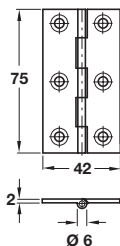

**Broad style hinge**

- > With brass pin
- > Brass
- > Order qty: 1 pc

Finish	Cat. No.
Self colour	354.19.008

**Broad style hinge**

- > With brass pin
- > Brass
- > Order qty: 1 pc

Finish	Cat. No.
Self colour	354.19.017
Polished brass	354.19.810
Polished chrome	354.19.210
Satin chrome	354.19.417

**Broad style hinge**

- > With brass pin
- > Brass
- > Order qty: 1 pc

Finish	Cat. No.
Self colour	354.19.018

**Broad style hinge**

- > With brass pin
- > Brass
- > Order qty: 1 pc

Finish	Cat. No.
Self colour	354.19.026
Polished brass	354.19.820
Polished chrome	354.19.220
Satin chrome	354.19.426
Pewter	354.19.926
Imitation antique bronze	354.19.120*

**Broad style hinge**

- > With brass pin
- > Brass
- > Order qty: 1 pc

Finish	Cat. No.
Self colour	354.19.030
Polished brass	354.19.830
Polished chrome	354.19.230

PAGE AMENDED  
27.10.14/1