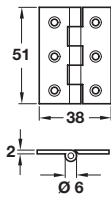

**Broad style hinge**

- > With brass pin
- > Brass
- > Order qty: 1 pc

Finish	Cat. No.
Self colour	354.19.008

**Broad style hinge**

- > With brass pin
- > Brass
- > Order qty: 1 pc

Finish	Cat. No.
Self colour	354.19.017
Polished brass	354.19.810
Polished chrome	354.19.210
Satin chrome	354.19.417

**Broad style hinge**

- > With brass pin
- > Brass
- > Order qty: 1 pc

Finish	Cat. No.
Self colour	354.19.018

**Broad style hinge**

- > With brass pin
- > Brass
- > Order qty: 1 pc

Finish	Cat. No.
Self colour	354.19.026
Polished brass	354.19.820
Polished chrome	354.19.220
Satin chrome	354.19.426
Pewter	354.19.926
Imitation antique bronze	354.19.120*

**Broad style hinge**

- > With brass pin
- > Brass
- > Order qty: 1 pc

Finish	Cat. No.
Self colour	354.19.030
Polished brass	354.19.830
Polished chrome	354.19.230

PAGE AMENDED  
27.10.14/1