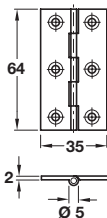

**Broad style hinge**

- > With brass pin
- > Brass
- > Order qty: 1 pc

Finish	Cat. No.
Self colour	354.19.008

**Broad style hinge**

- > With brass pin
- > Brass
- > Order qty: 1 pc

Finish	Cat. No.
Self colour	354.19.017
Polished brass	354.19.810
Polished chrome	354.19.210
Satin chrome	354.19.417

**Broad style hinge**

- > With brass pin
- > Brass
- > Order qty: 1 pc

Finish	Cat. No.
Self colour	354.19.018

**Broad style hinge**

- > With brass pin
- > Brass
- > Order qty: 1 pc

Finish	Cat. No.
Self colour	354.19.026
Polished brass	354.19.820
Polished chrome	354.19.220
Satin chrome	354.19.426
Pewter	354.19.926
Imitation antique bronze	354.19.120*

**Broad style hinge**

- > With brass pin
- > Brass
- > Order qty: 1 pc

Finish	Cat. No.
Self colour	354.19.030
Polished brass	354.19.830
Polished chrome	354.19.230

PAGE AMENDED  
27.10.14/1