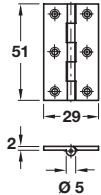

**Broad style hinge**

- > With brass pin
- > Brass
- > Order qty: 1 pc

Finish	Cat. No.
Self colour	354.19.008

**Broad style hinge**

- > With brass pin
- > Brass
- > Order qty: 1 pc

Finish	Cat. No.
Self colour	354.19.017
Polished brass	354.19.810
Polished chrome	354.19.210
Satin chrome	354.19.417

**Broad style hinge**

- > With brass pin
- > Brass
- > Order qty: 1 pc

Finish	Cat. No.
Self colour	354.19.018

**Broad style hinge**

- > With brass pin
- > Brass
- > Order qty: 1 pc

Finish	Cat. No.
Self colour	354.19.026
Polished brass	354.19.820
Polished chrome	354.19.220
Satin chrome	354.19.426
Pewter	354.19.926
Imitation antique bronze	354.19.120*

**Broad style hinge**

- > With brass pin
- > Brass
- > Order qty: 1 pc

Finish	Cat. No.
Self colour	354.19.030
Polished brass	354.19.830
Polished chrome	354.19.230

PAGE AMENDED  
27.10.14/1