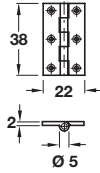

**Broad style hinge**

- > With brass pin
- > Brass
- > Order qty: 1 pc

Finish	Cat. No.
Self colour	354.19.008

**Broad style hinge**

- > With brass pin
- > Brass
- > Order qty: 1 pc

Finish	Cat. No.
Self colour	354.19.017
Polished brass	354.19.810
Polished chrome	354.19.210
Satin chrome	354.19.417

**Broad style hinge**

- > With brass pin
- > Brass
- > Order qty: 1 pc

Finish	Cat. No.
Self colour	354.19.018

**Broad style hinge**

- > With brass pin
- > Brass
- > Order qty: 1 pc

Finish	Cat. No.
Self colour	354.19.026
Polished brass	354.19.820
Polished chrome	354.19.220
Satin chrome	354.19.426
Pewter	354.19.926
Imitation antique bronze	354.19.120*

**Broad style hinge**

- > With brass pin
- > Brass
- > Order qty: 1 pc

Finish	Cat. No.
Self colour	354.19.030
Polished brass	354.19.830
Polished chrome	354.19.230

PAGE AMENDED  
27.10.14/1